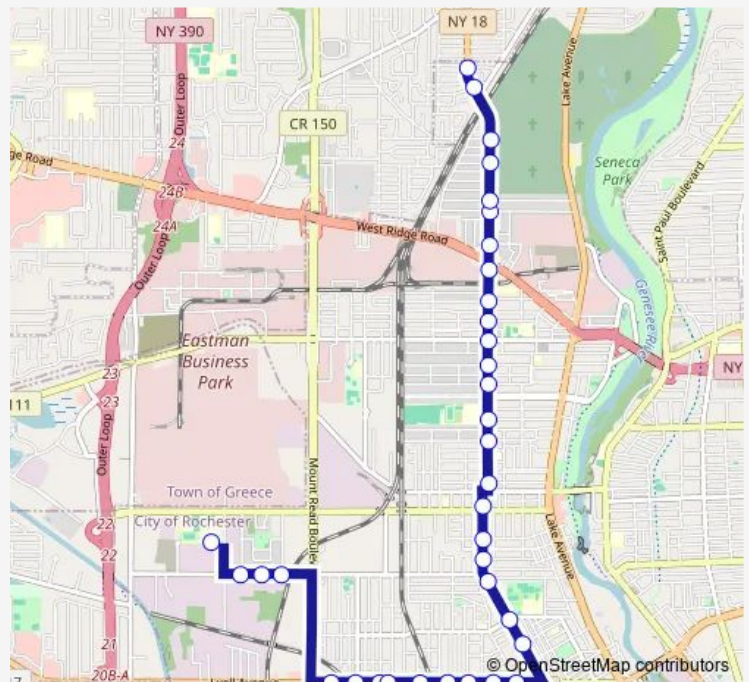

Dewey & Lexington

Dewey & Selye

Dewey & Birr

Route schedule

Edison Tech High School — Dewey & Studley

Monday	14:40
Tuesday	14:40
Wednesday	14:40
Thursday	14:40
Friday	11:10-14:40
Saturday	—
Sunday	—

Route info

Direction: Edison Tech High School

Stops: 35

Trip Duration: 0 hour 32 min

352 — Maplewood-Dewey/Colfax

Dewey & Alameda

Dewey & Magee

Dewey & Clay

Dewey & Ridgeway

Dewey & Ellington

Dewey & Studley

**Direction**

Dewey &amp; Burling — Edison Tech High School

33 stops

[Open route schedule](#)

Dewey &amp; Burling

Dewey &amp; Ellington

## Route info

Direction: Dewey &amp; Burling

Stops: 33

Trip Duration: 0 hour 32 min

Lyell & Child

Lyell & Myrtle

Lyell & Austin

Lyell & Mcnaughton