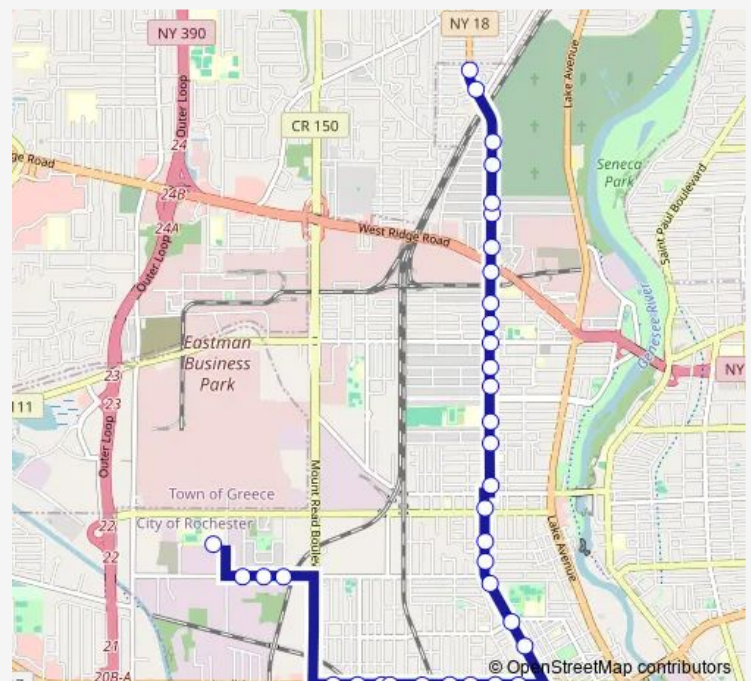

Dewey & Lexington

Dewey & Selye

Dewey & Birr

Route schedule

Edison Tech High School — Dewey & Studley

Monday 14:40

Tuesday 14:40

Wednesday 14:40

Thursday 14:40

Friday 11:10-14:40

Saturday —

Sunday —

Route info

Direction: Edison Tech High School

Stops: 35

Trip Duration: 0 hour 32 min

Dewey & Burling — Edison Tech High School

33 stops

[Open route schedule](#)

Dewey & Burling

Dewey & Ellington

Dewey & Mc Call

Dewey & Dunsmere

Dewey & Winchester

Wednesday 06:43

Thursday 06:43

Friday 06:43

Saturday —

Sunday —

Route info

Direction: Dewey & Burling

Stops: 33