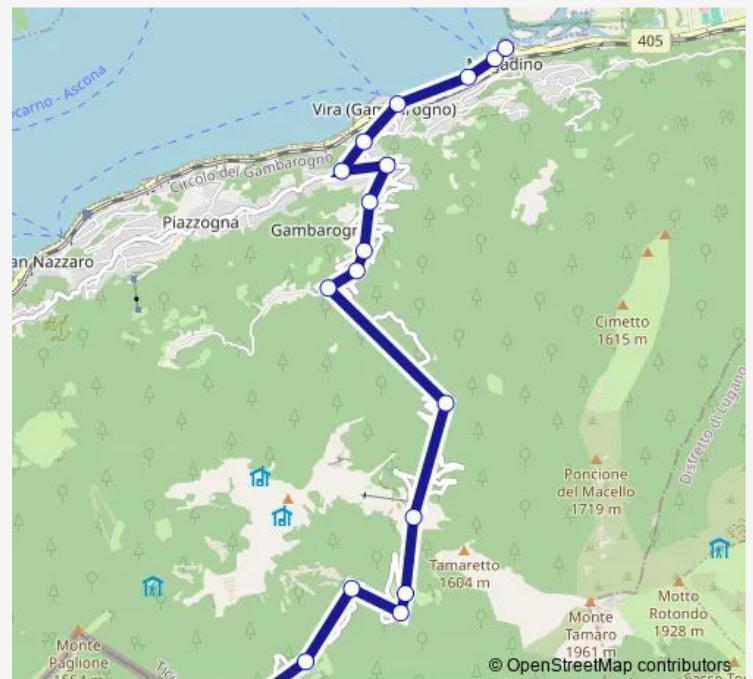

Sunday —

Route info

Direction: Magadino, Casa Comunale

Stops: 18

Trip Duration: 0 hour 57 min

352 — B 352

Direction

Indemini, Paese — Magadino, Casa Comunale

Wednesday 17:12

Thursday 06:39-17:12

Friday 06:39-17:12

Saturday 06:39-17:12

Sunday 06:39-17:12

Route info

Direction: Indemini, Paese

Stops: 18