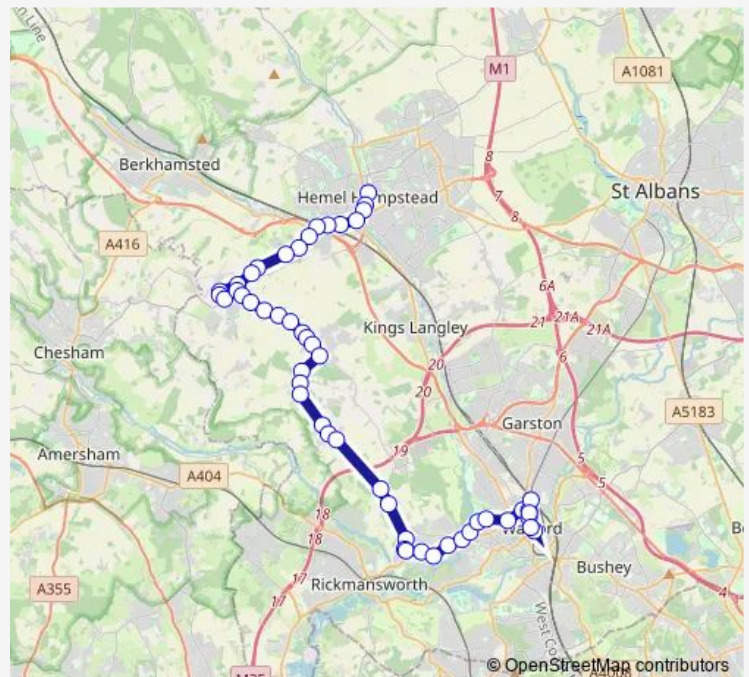

Thursday 07:15-17:30

Friday 07:15-17:30

Saturday 07:15-17:30

Sunday —

Route info

Direction: Marlowes

Stops: 52

Trip Duration: 1 hour 17 min