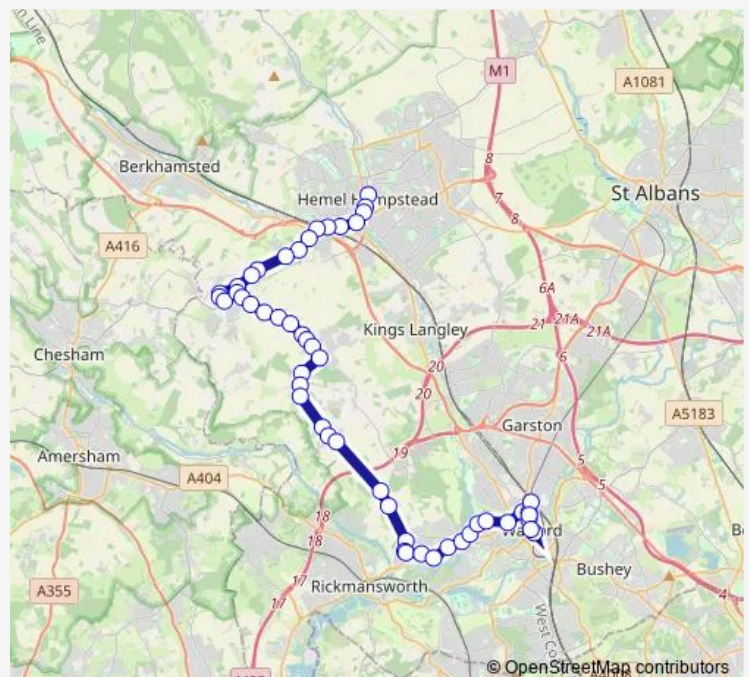

Thursday 07:15-17:30

Friday 07:15-17:30

Saturday 07:15-17:30

Sunday —

Route info

Direction: Marlowes

Stops: 52

Trip Duration: 1 hour 17 min