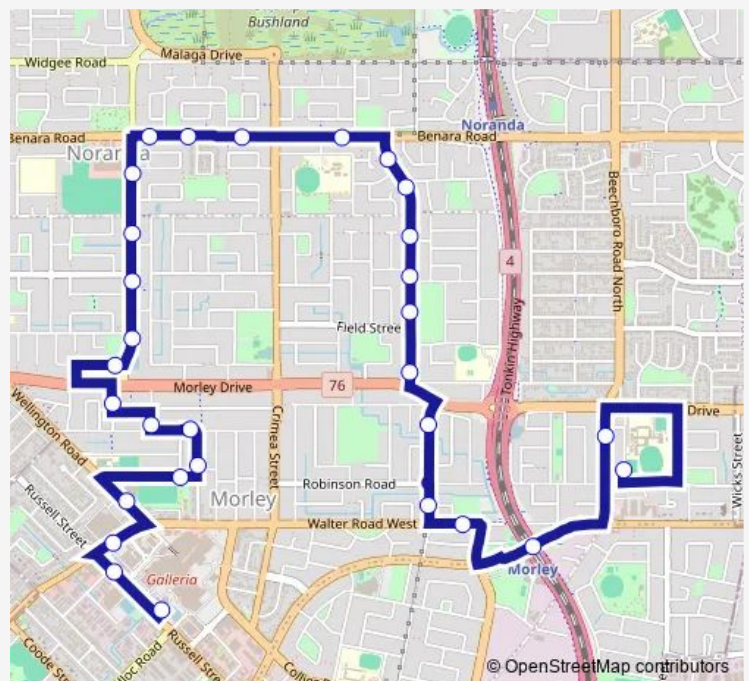

Benara Rd After McGilvray Av

Benara Rd After Holden Dr

Benara Rd Before Crimea St

Benara Rd After Watt Rd

Emberson Rd After Benara Rd

Emberson Rd After Mcpherson Av

Emberson Rd After Bagden Pl

Emberson Rd After Hardwick St

Emberson Rd After Spruce Rd

Route schedule

Galleria Bus Stn Stand 14 — Maidstone Wy Hampton Senior High School

Monday	05:26-20:21
Tuesday	05:26-20:21
Wednesday	05:26-20:21
Thursday	05:26-20:21
Friday	05:26-20:21
Saturday	06:08-19:23
Sunday	07:24-18:25

Route info

Direction: Galleria Bus Stn Stand 14

Stops: 29

Trip Duration: 0 hour 32 min

Emberson Rd After Paine Rd

Bath Rd After Woking St

Bath Rd After Robinson Rd

Embleton Av After Walter Rd

Morley Stn Stand 10

Beechboro Rd After Linton Pl

Beechboro Rd Before Morley Dr

Maidstone Wy Hampton Senior High School

Direction

School Access Rd Morley High School — Galleria Bus Stn Stand 8

15 stops

[Open route schedule](#)