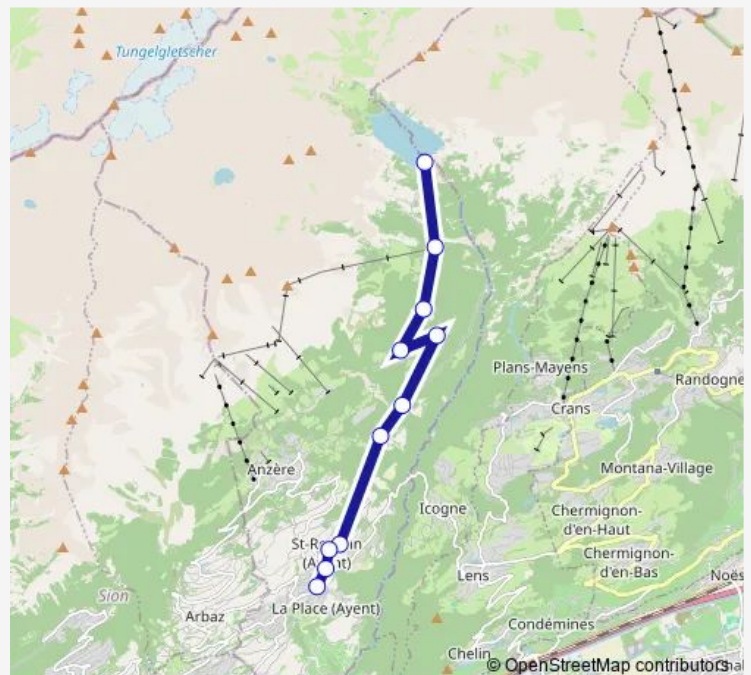

### Direction

Botyre (Ayent), Le Creux — Anzère, Barrage de Tseuzier

11 stops

[Open route schedule](#)

Botyre (Ayent), Le Creux

Botyre (Ayent), La Croisée

St-Romain (Ayent), centre

Fortunau (Ayent), centre

### Route schedule

Botyre (Ayent), Le Creux — Anzère, Barrage de Tseuzier

Monday 14:56

Tuesday 14:56

Wednesday 14:56

Thursday 12:41-14:56

Friday 14:56

Saturday 10:02-14:56

### Route info

Direction: Botyre (Ayent), Le Creux

Stops: 11

Trip Duration: 0 hour 31 min

## Direction

Anzère, Barrage de Tseuzier — Botyre (Ayent), Le Creux

11 stops

[Open route schedule](#)

Anzère, Barrage de Tseuzier

Anzère, Les Rousses

Anzère, Pra Combère

Fortunau (Ayent), Les Fiefs