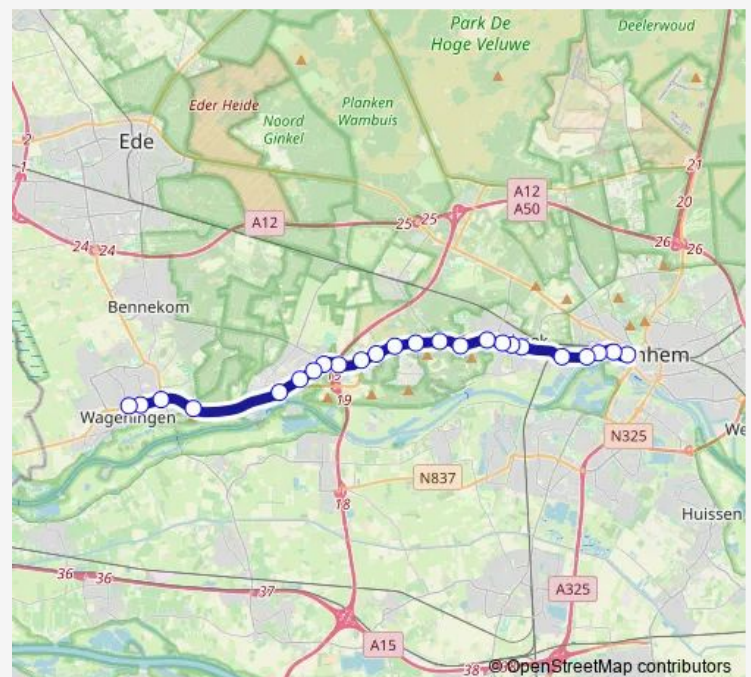

Oosterbeek, Beukenlaan

Arnhem, Arnhems Buiten

Arnhem, Oranjestraat

Route schedule

Wageningen, Busstation [B] — Arnhem, Centraal Station [C]

Monday 05:32-01:23⁺¹

Tuesday 05:32-01:23⁺¹

Wednesday 05:32-01:23⁺¹

Thursday 05:32-01:23⁺¹

Friday 05:32-01:23⁺¹

Saturday 07:43-01:11⁺¹

Sunday 09:17-00:53⁺¹

Route info

Direction: Wageningen, Busstation [B]

Stops: 24

Trip Duration: 0 hour 35 min

352 — Wageningen Busstation - Arnhem Cs

Arnhem, Zwarteweg

Arnhem, Museum Arnhem

Arnhem, Centraal Station [C]

Direction

Arnhem, Centraal Station [C] — Wageningen, Busstation [B]

24 stops

[Open route schedule](#)