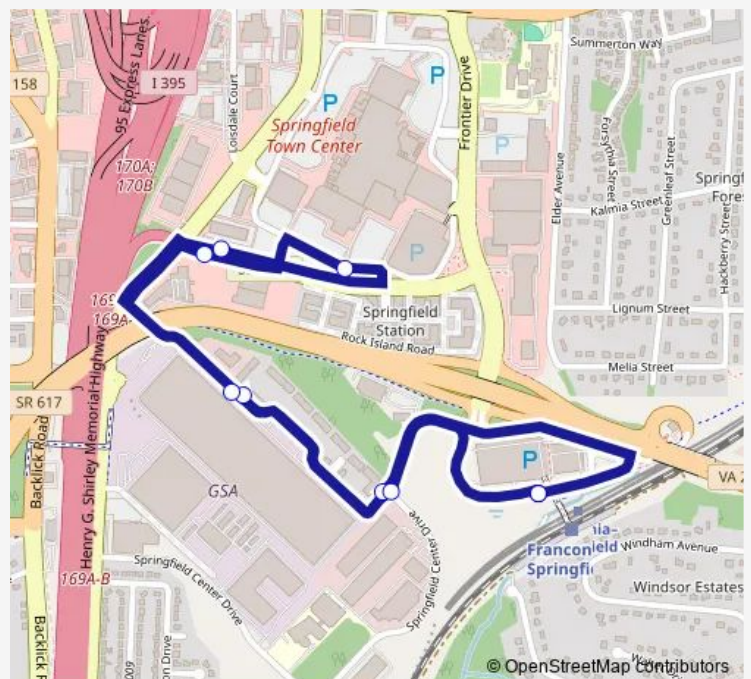

### Direction

Franconia-Springfield Metro Bay C — Franconia-Springfield Metro Bay C

9 stops

[Open route schedule](#)

Franconia-Springfield Metro Bay C

Joseph Alexander Rd Opp Tsa

Metropolitan Center Dr and Metropolitan Center Dr

Spring Mall Dr and Loisdale Rd

Springfield Town Ctr

Spring Mall Dr and Loisdale Rd

Metropolitan Center Dr and Metropolitan Center Dr

Joseph Alexander Dr and Tsa

Franconia-Springfield Metro Bay C

### Route schedule

Franconia-Springfield Metro Bay C — Franconia-Springfield Metro Bay C

Monday	10:35-14:15
Tuesday	10:35-14:15
Wednesday	10:35-14:15
Thursday	10:35-14:15
Friday	10:35-14:15
Saturday	—
Sunday	—

### Route info

Direction: Franconia-Springfield Metro Bay C

Stops: 9

Trip Duration: 0 hour 17 min

352 — Tags Springfield TSA lunch

352 Bus time schedules and route maps are available in an offline PDF at [busmaps.com](https://busmaps.com). Use the [busmaps.com](https://busmaps.com) website to see live bus times, train schedule or subway schedule, and step-by-step directions for all public transit in Washington