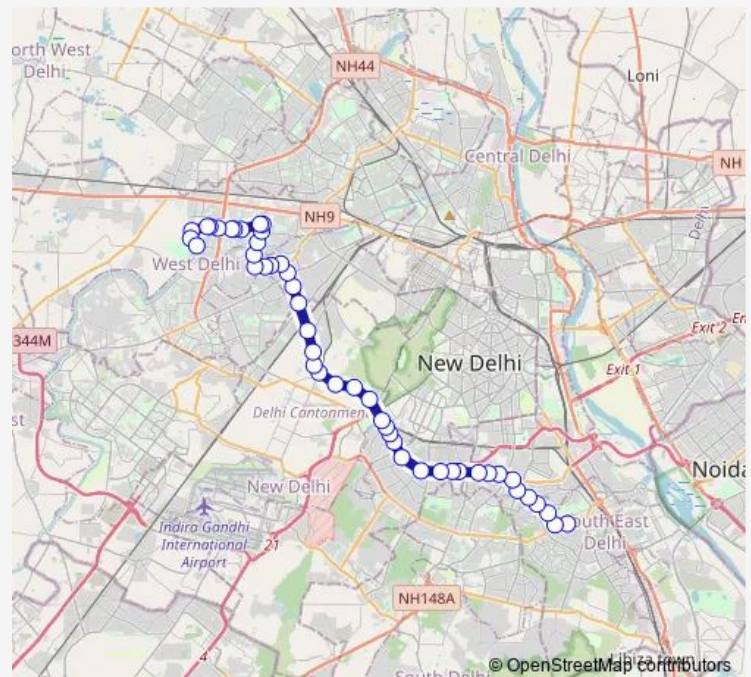

R R Lines

### Route schedule

Nehru Place Terminal — Sayed Gaon Nangloi (T)

Monday 07:19-21:27

Tuesday 07:19-21:27

Wednesday 07:19-21:27

Thursday 07:19-21:27

Friday 07:19-21:27

Saturday 07:19-21:27

Sunday 07:19-21:27

### Route info

Direction: Nehru Place Terminal

Stops: 47

Trip Duration: 1 hour 48 min

■ 529up

Garrison Engg.

Barar Square

COD Ring Road