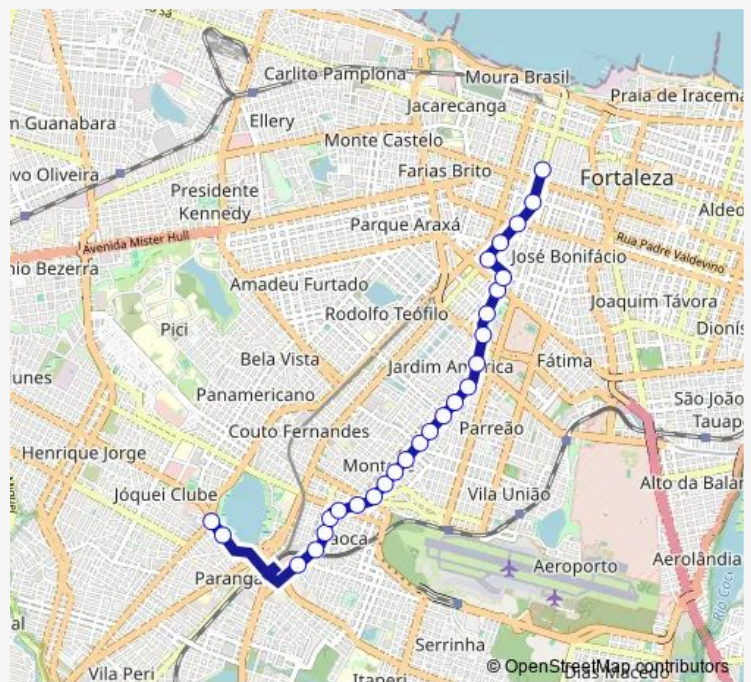

RUA Jorge Dumar, Sn

RUA Jorge Dumar, 1517

RUA MAL Deodoro, 1280

RUA MAL Deodoro, Sn

Route schedule

Praça Terminal Lagoa, Sn — RUA GAL Sampaio, 1235

Monday 09:23-15:19

Tuesday 09:23-15:19

Wednesday 09:23-15:19

Thursday 09:23-15:19

Friday 09:23-15:19

Saturday 04:45-22:45

Sunday 04:45-22:45

Route info

Direction: Praça Terminal Lagoa, Sn

Stops: 27

Trip Duration: 0 hour 29 min

421-Montese/Lagoa/Parangaba/Ed — Montese/Lagoa/Parangaba/Ed

RUA MAL Deodoro, 733

Travessa Juvenal Galeno, Sn

Avenida DA Universidade, 2385

Avenida DA Universidade, 2068

RUA GAL Sampaio, 1731

RUA GAL Sampaio, 1235

Direction

RUA GAL Sampaio, 1235 — Praça Terminal Lagoa, Sn

31 stops

[Open route schedule](#)

RUA GAL Sampaio, 1235

RUA SEN Pompeu, Sn

RUA SEN Pompeu, 2062