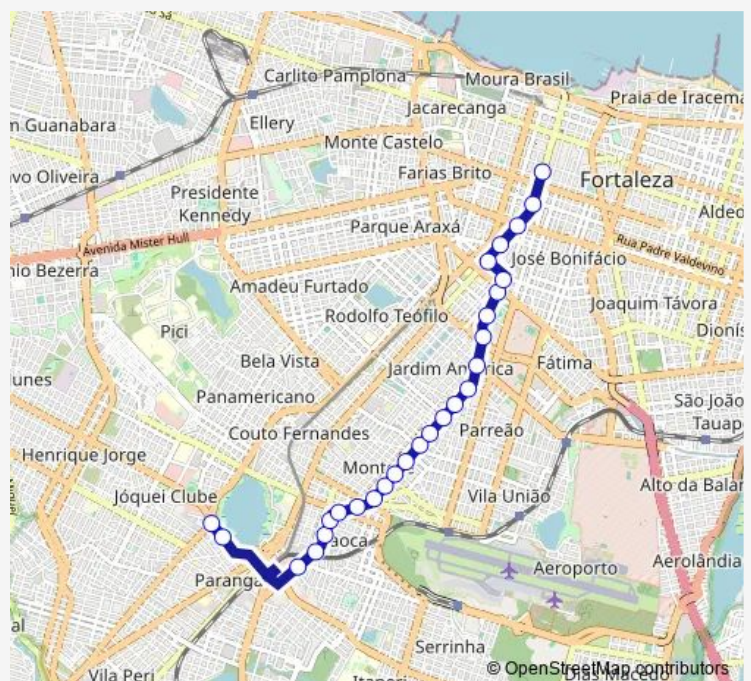

RUA Jorge Dumar, Sn

RUA Jorge Dumar, 1517

RUA MAL Deodoro, 1280

RUA MAL Deodoro, Sn

Route schedule

Praça Terminal Lagoa, Sn — RUA GAL Sampaio, 1235

Monday 09:23-15:19

Tuesday 09:23-15:19

Wednesday 09:23-15:19

Thursday 09:23-15:19

Friday 09:23-15:19

Saturday 04:45-22:45

Sunday 04:45-22:45

Route info

Direction: Praça Terminal Lagoa, Sn

Stops: 27

Trip Duration: 0 hour 29 min

RUA MAL Deodoro, 733

Travessa Juvenal Galeno, Sn

Avenida DA Universidade, 2385

Avenida DA Universidade, 2068

RUA GAL Sampaio, 1731

RUA GAL Sampaio, 1235

Direction

RUA GAL Sampaio, 1235 — Praça Terminal Lagoa, Sn

31 stops

[Open route schedule](#)

RUA GAL Sampaio, 1235

RUA SEN Pompeu, Sn

RUA SEN Pompeu, 2062

RUA SEN Pompeu, 2332

RUA SEN Pompeu, 2607