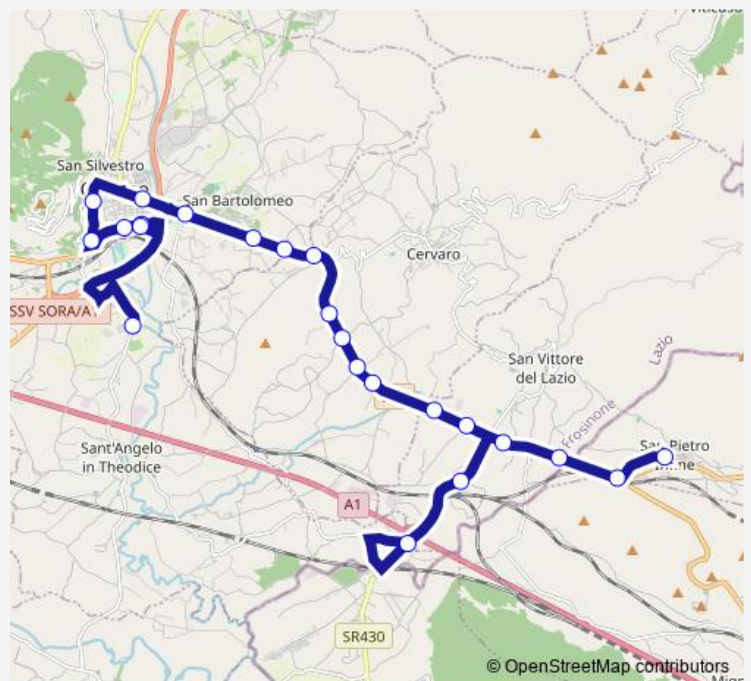

Cassino | Stazione FS # f4411

Cassino | Viale Garigliano Via Volturno # f7683

Route schedule

SAN Pietro Infine # f8116 — Cassino | Ponte Marozzo # f8135

Monday 07:05

Tuesday 07:05

Wednesday 07:05

Thursday 07:05

Friday 07:05

Saturday —

Sunday —

Route info

Direction: SAN Pietro Infine # f8116

Stops: 23

Trip Duration: 1 hour 0 min

■ Cs808d — San Pietro Infine - Cassino # Cs808d

Cassino | Viale Garigliano Via Volturmo # f4412

Cassino | Ponte Marozzo # f8135

Cs808d Bus time schedules and route maps are available in an offline PDF at busmaps.com. Use the busmaps.com website to see live bus times, train schedule or subway schedule, and step-by-step directions for all public transit in Cassino