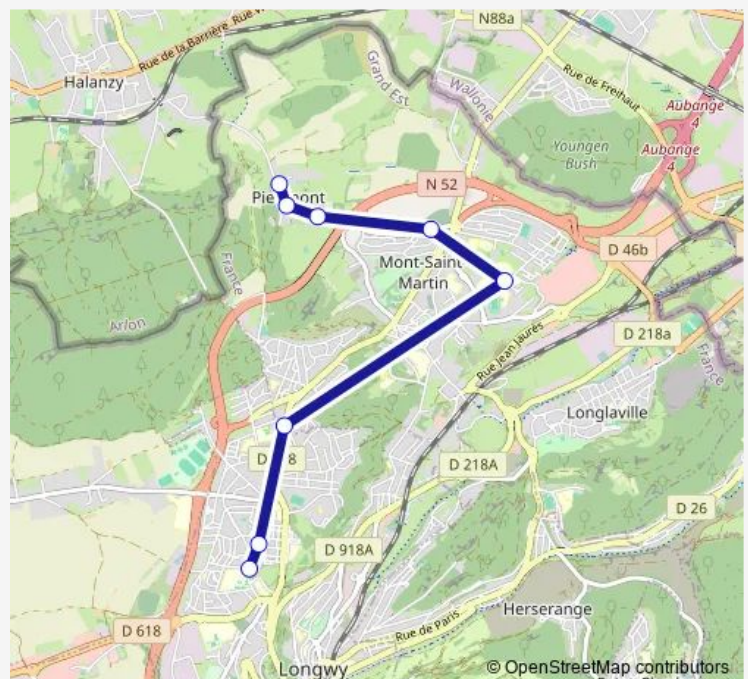

### Direction

Parking Lycée Mézières — La Charmille

8 stops

[Open route schedule](#)

Parking Lycée Mézières

Place Darche (Stanislas)

Lycée Professionnel Notre Dame

Bordeaux

### Route schedule

Parking Lycée Mézières — La Charmille

Monday	17:15
Tuesday	17:15
Wednesday	12:12
Thursday	17:15
Friday	17:15
Saturday	—
Sunday	—

### Route info

Direction: Parking Lycée Mézières

Stops: 8

Trip Duration: 0 hour 15 min

LMZ13 — Piedmont-Lycée Mézières

BusMaps

**Direction**

La Charmille — Parking Lycée Mézières