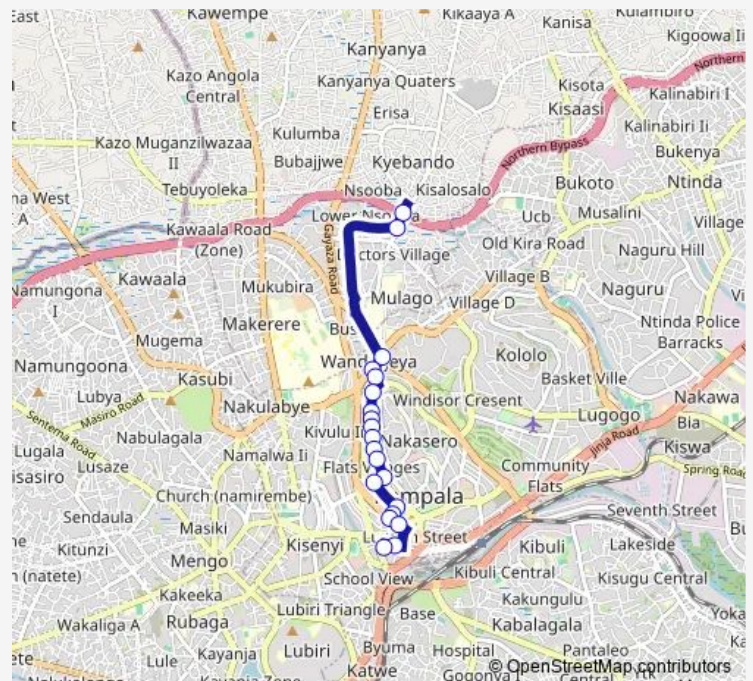

Friday 06:30-19:00

Saturday 06:30-19:00

Sunday 06:30-19:00

Route info

Direction: Nsooba Kyebando Rd Overpass

Stops: 20

Trip Duration: 0 hour 41 min

KA044 — Kyebando Nsooba-Old Taxi Park

Direction

Kampala Old Taxi Park — Kyebando Kisalosalalo

34 stops

[Open route schedule](#)

Kampala Old Taxi Park

Cooper Complex Taxi Park - Owino Parkyard Market

Qualicell Bus Terminal - Nakivubo

Mini Price (Ben Kiwanuka Rd)