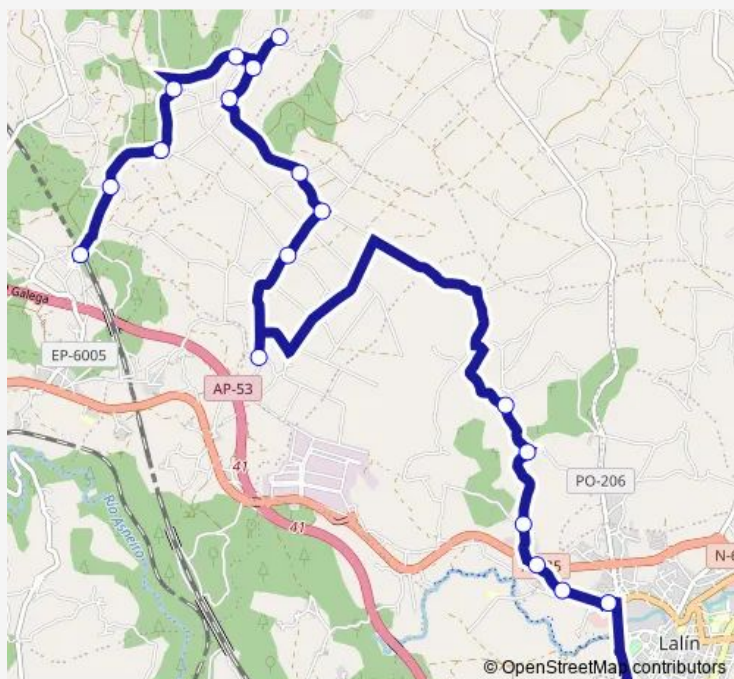

### Route schedule

Vilar do Xestal-Noceda — IES Laxeiro

Monday 07:50

Tuesday 07:50

Wednesday 07:50

Thursday 07:50

Friday 07:50

Saturday —

### Route info

Direction: Vilar do Xestal-Noceda

Stops: 19

Trip Duration: 0 hour 30 min

Xg696007 — Ies Laxeiro - Vilar do Xestal-Noceda

## Direction

IES Laxeiro — Vilar do Xestal-Noceda

19 stops

[Open route schedule](#)

IES Laxeiro

Lalín Bar Silencio

Lalín Cortilar

Queimadas les

## Route schedule

IES Laxeiro — Vilar do Xestal-Noceda

Monday 14:50

Tuesday 14:50

Wednesday 14:50

Thursday 14:50

Friday 14:50

Saturday —