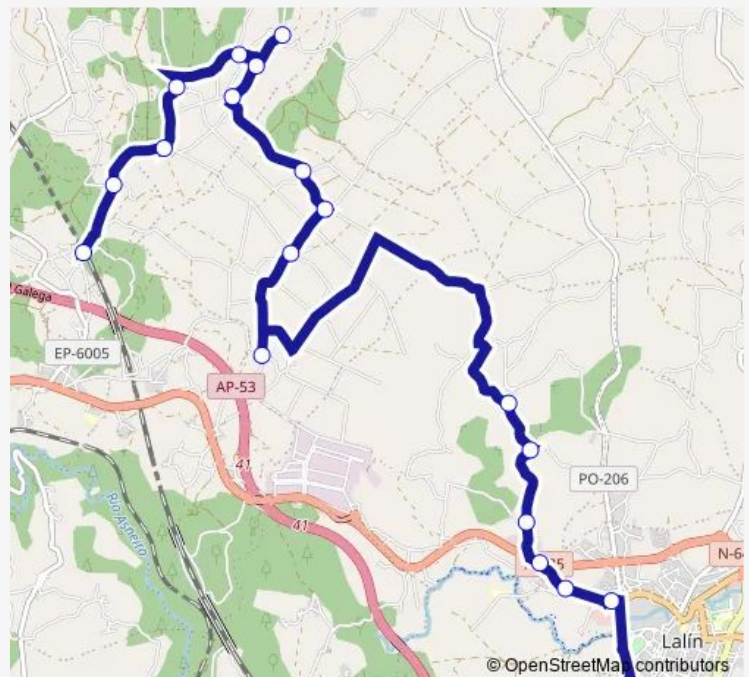

Saturday —

Sunday —

Route info

Direction: Vilar do Xestal-Noceda

Stops: 19

Trip Duration: 0 hour 30 min

XG696007 — les Laxeiro - Vilar do Xestal-Noceda

Direction

IES Laxeiro — Vilar do Xestal-Noceda

19 stops

[Open route schedule](#)

IES Laxeiro

Lalín Bar Silencio

Lalín Cortilar

Queimadas les

Porto do Alle li

Monday 14:50

Tuesday 14:50

Wednesday 14:50

Thursday 14:50

Friday 14:50

Saturday —

Sunday —

Route info