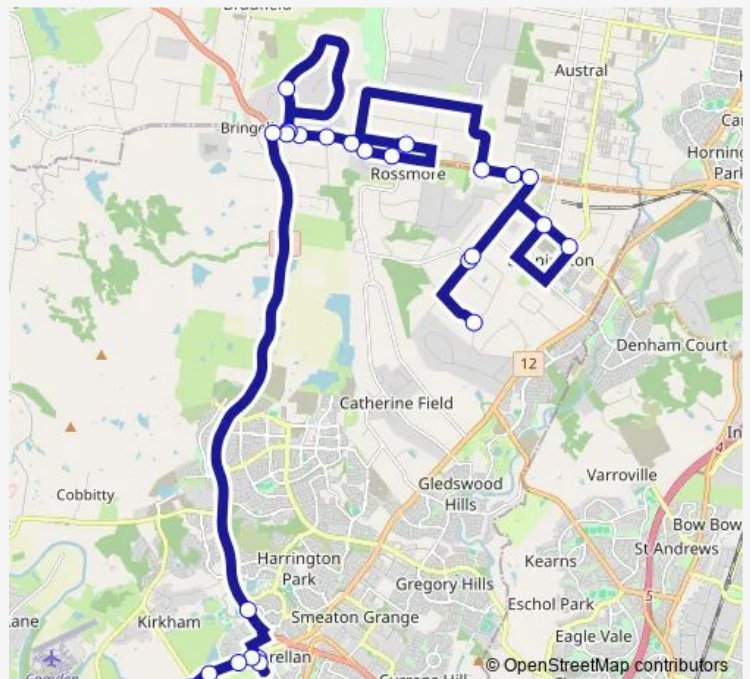

**Direction**

Alma Rd Opp George Rd — Elderslie Hs

27 stops

[Open route schedule](#)

Alma Rd Opp George Rd

Eastwood Rd At Anthony Rd

Eastwood Rd After Anthony Rd

Ingleburn Rd After Rickard Rd

The Northern Rd After Fairwater Dr

Narellan Public School, Richardson Rd

Route schedule

Alma Rd Opp George Rd — Elderslie Hs

Monday 07:16

Tuesday 07:16

Wednesday 07:16

Thursday 07:16

Friday —

Saturday —

Sunday —

Route info

Direction: Alma Rd Opp George Rd

Stops: 27

Trip Duration: 0 hour 52 min

1029 — Alma Road and George Rd to St Pauls Ps

Yandelora School, Richardson Rd

Camden Valley Way At Wilson Cres

Camden Valley Way Before Wilson Cres

Herberts Hill Reserve, Camden Valley Way

Kirkham Park, Camden Valley Way

Elderslie Hs

1029 School Bus time schedules and route maps are available in an offline PDF at [busmaps.com](https://busmaps.com). Use the [busmaps.com](https://busmaps.com) website to see live bus times, train schedule or subway schedule, and step-by-step directions for all public transit in Liverpool