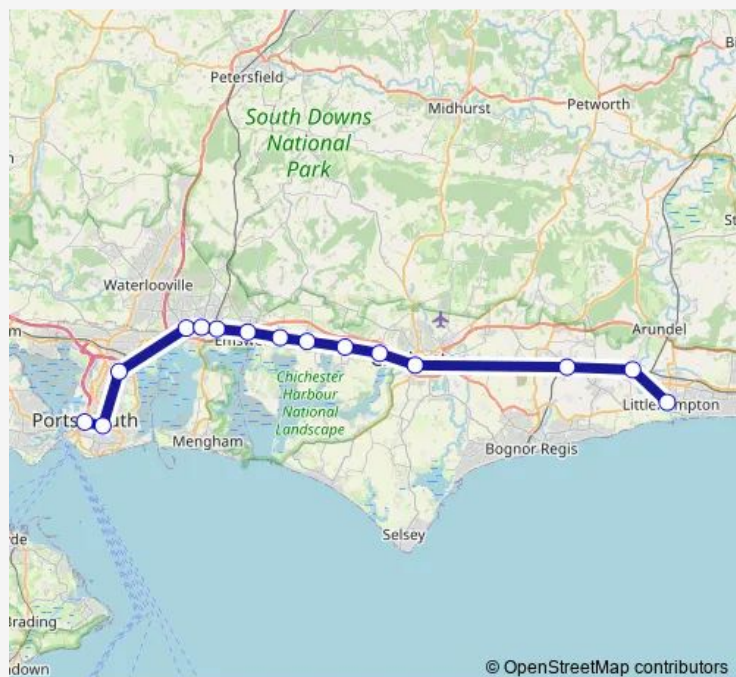

### Direction

Portsmouth & Southsea — Littlehampton

15 stops

[Open route schedule](#)

Portsmouth & Southsea

Fratton

Hilsea

Bedhampton

Havant

Warblington

Emsworth

Southbourne

Nutbourne

Bosham

Fishbourne

Chichester

### Route schedule

Portsmouth & Southsea — Littlehampton

Monday 07:33-20:57

Tuesday 07:33-20:57

Wednesday 07:33-20:57

Thursday 07:33-20:57

Friday 07:33-20:57

Saturday 05:57-20:57

### Route info

Direction: Portsmouth & Southsea

Stops: 15

Trip Duration: 0 hour 56 min

■ Sn:Pms->Lit — SN train service from PMS to Lit

Sn:Pms->Lit Rail time schedules and route maps are available in an offline PDF at [busmaps.com](https://busmaps.com). Use the [busmaps.com](https://busmaps.com) website to see live bus times, train schedule or subway schedule, and step-by-step directions for all public transit in Chichester