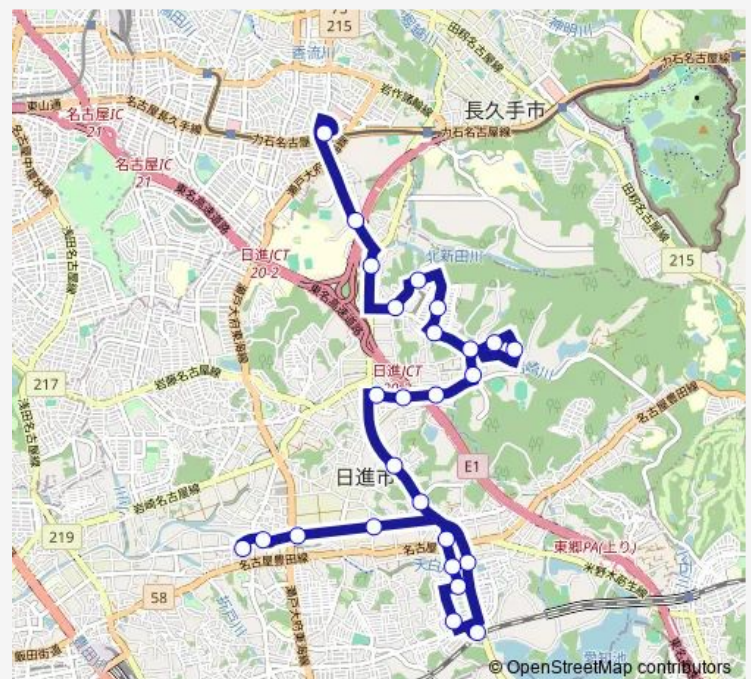

つばき台

かえで台北

かえで台

Route schedule

米野木駅 — 岩藤東

Monday 19:44

Tuesday 19:44

Wednesday 19:44

Thursday 19:44

Friday 19:44

Saturday —

Sunday —

Route info

Direction: 米野木駅

Stops: 28

Trip Duration: 0 hour 43 min