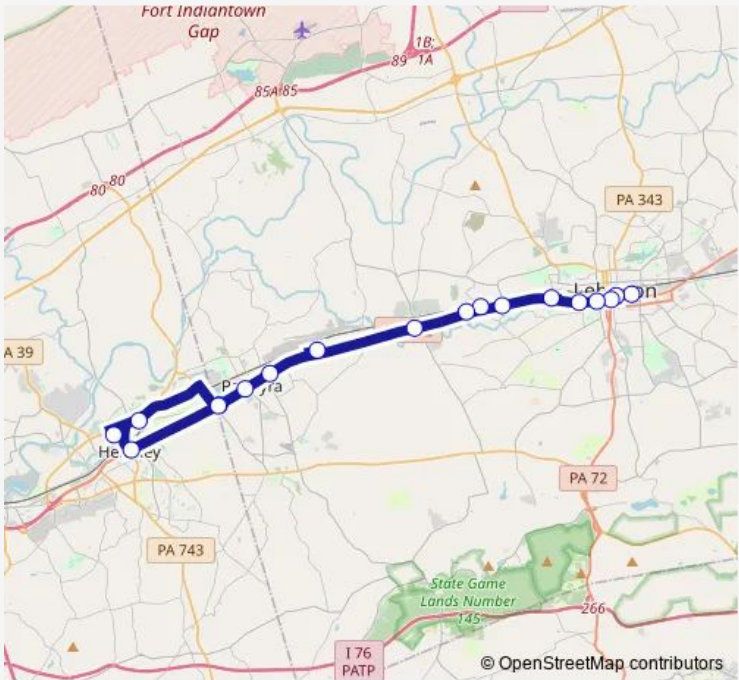

[Go to website](#)

Direction
 Hershey Park — Transfer Station

13 stops

[Open route schedule](#)

- Hershey Park
- Napa Parts Store
- Palmyra Sq
- 422 & Duke St.
- Pal Walmart P&R
- Annvile
- Pinnacle Health
- Cleona Square Mall
- Cleona
- LV Mall P&R
- Chestnut St. & 16th St.
- 9th and Chestnut Streets
- Transfer Station

Route schedule
 Hershey Park — Transfer Station

Monday	16:00-17:30
Tuesday	16:00-17:30
Wednesday	16:00-17:30
Thursday	16:00-17:30
Friday	16:00-17:30
Saturday	16:07-17:37
Sunday	—

Route info

Direction: Hershey Park

Stops: 13

Trip Duration: 0 hour 41 min

Direction

Hershey Park — Garage

12 stops

[Open route schedule](#)

Hershey Park

GXO/Dhl

Thursday 22:05

Friday 22:05

Saturday —

Sunday —

Route info

Direction: Transfer Station

Stops: 11

Trip Duration: 1 hour 5 min