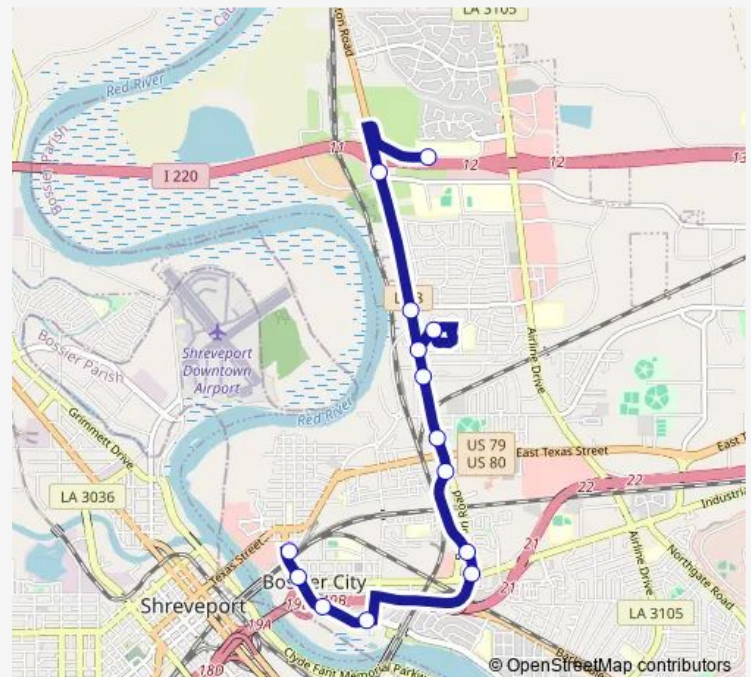

Riverside Dr & Live Casino

Riverside Dr & Boomtown Casino

Traffic St & Horseshoe Casino

Bossier Transfer Stop

Route schedule

Hospital Dr & WK-Quick Care — Bossier Transfer Stop

Monday 06:45-18:03

Tuesday 06:45-18:03

Wednesday 06:45-18:03

Thursday 06:45-18:03

Friday 06:45-18:03

Saturday —

Sunday —

Route info

Direction: Hospital Dr & WK-Quick Care

Stops: 14

Trip Duration: 0 hour 22 min

Route 16 — 16 - North Bossier

Direction

Bossier Transfer Stop — Hospital Dr & WK-Quick Care

21 stops

[Open route schedule](#)

Bossier Transfer Stop

E.Texas St & Wyche St

Direction

Sportran Intermodal Terminal — Hospital Dr & WK-Quick Care

29 stops

[Open route schedule](#)

Sportran Intermodal Terminal

Texas St & Lawrence St (Outbound)

Texas Ave & Grand Ave (Outbound)

Fairmont Apartment