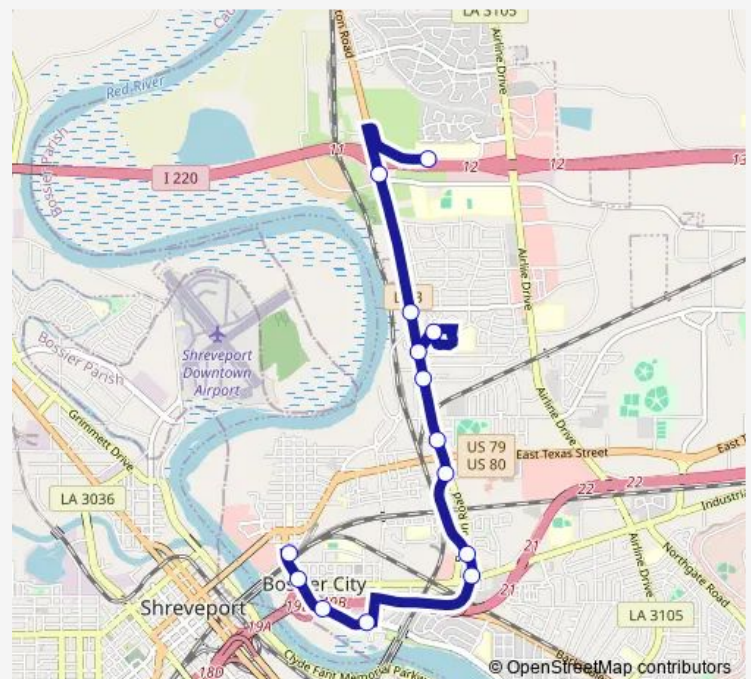

Riverside Dr & Live Casino

Riverside Dr & Boomtown Casino

Traffic St & Horseshoe Casino

Bossier Transfer Stop

Route schedule

Hospital Dr & WK-Quick Care — Bossier Transfer Stop

Monday 06:45-18:03

Tuesday 06:45-18:03

Wednesday 06:45-18:03

Thursday 06:45-18:03

Friday 06:45-18:03

Saturday —

Sunday —

Route info

Direction: Hospital Dr & WK-Quick Care

Stops: 14

Trip Duration: 0 hour 22 min

Route 16 — 16 - North Bossier

Direction

Bossier Transfer Stop — Hospital Dr & WK-Quick Care

21 stops

[Open route schedule](#)

Bossier Transfer Stop

E.Texas St & Wyche St

Direction

Sportran Intermodal Terminal — Hospital Dr & WK-Quick Care

29 stops

[Open route schedule](#)

Sportran Intermodal Terminal

Texas St & Lawrence St (Outbound)

Texas Ave & Grand Ave (Outbound)

Fairmont Apartment