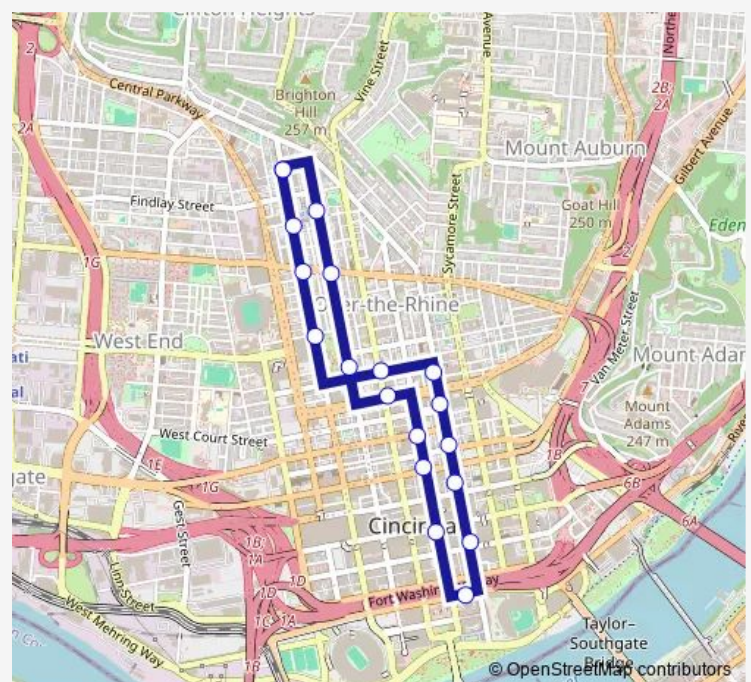

### Direction

Brewery District Station - Elm & Henry — Brewery District Station - Elm & Henry

19 stops

[Open route schedule](#)

Brewery District Station - Elm & Henry

Findlay Market-Race Station - Race & Elder

14th & Elm Station

Elm & Liberty Station

Findlay Market-ELM Station - Elm & Glass Alley

Brewery District Station - Elm & Henry

### Route schedule

Brewery District Station - Elm & Henry — Brewery District Station - Elm & Henry

Monday 07:30-23:15

Tuesday 07:30-23:15

Wednesday 07:30-23:15

Thursday 07:30-23:15

Friday 07:30-23:15

Saturday 09:00-23:25

### Route info

Direction: Brewery District Station - Elm & Henry

Stops: 19

Trip Duration: 0 hour 30 min

100 — Streetcar - OTR - Banks

100 Tram time schedules and route maps are available in an offline PDF at [busmaps.com](https://busmaps.com). Use the [busmaps.com](https://busmaps.com) website to see live bus times, train schedule or subway schedule, and step-by-step directions for all public transit in Cincinnati