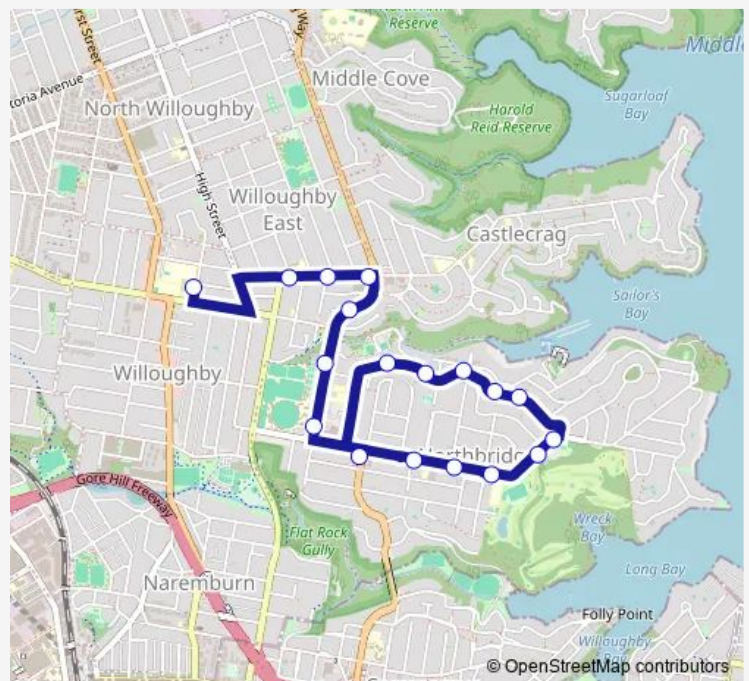

School Bus 753w Northbridge Junction to Willoughby Girls High

[Go to website](#)

Direction

Strathallen Av At Sailors Bay Rd — Willoughby Girls High School, Keary St, Stand 5

18 stops

[Open route schedule](#)

- Strathallen Av At Sailors Bay Rd
- Kameruka Rd After Jack Mclure Pl
- Kameruka Rd Opp Lower Bligh St
- Kameruka Rd At Parker St
- Kameruka Rd At Coorabin Rd
- Kameruka Rd At Riach Lane
- Northbridge War Memorial, Sailors Bay Rd
- Northbridge Golf Club, Sailors Bay Rd
- Northbridge Public School, Sailors Bay Rd
- Sailors Bay Rd Opp Tunks St
- Sailors Bay Rd At Gonyah St
- Eastern Valley Way Opp Northbridge Plaza
- Eastern Valley Way Opp Tenilba Rd
- Eastern Valley Way Before Warners Av
- Edinburgh Rd At Eastern Valley Way
- Edinburgh Rd At Windsor Rd
- Edinburgh Rd Opp First Av
- Willoughby Girls High School, Keary St, Stand 5

Route schedule

Strathallen Av At Sailors Bay Rd — Willoughby Girls High School, Keary St, Stand 5

Monday	08:18
Tuesday	08:18
Wednesday	08:18
Thursday	08:18
Friday	08:18
Saturday	—
Sunday	—

Route info

Direction: Strathallen Av At Sailors Bay Rd

Stops: 18

Trip Duration: 0 hour 17 min

753w School Bus time schedules and route maps are available in an offline PDF at busmaps.com. Use the busmaps.com website to see live bus times, train schedule or subway schedule, and step-by-step directions for all public transit in Sydney