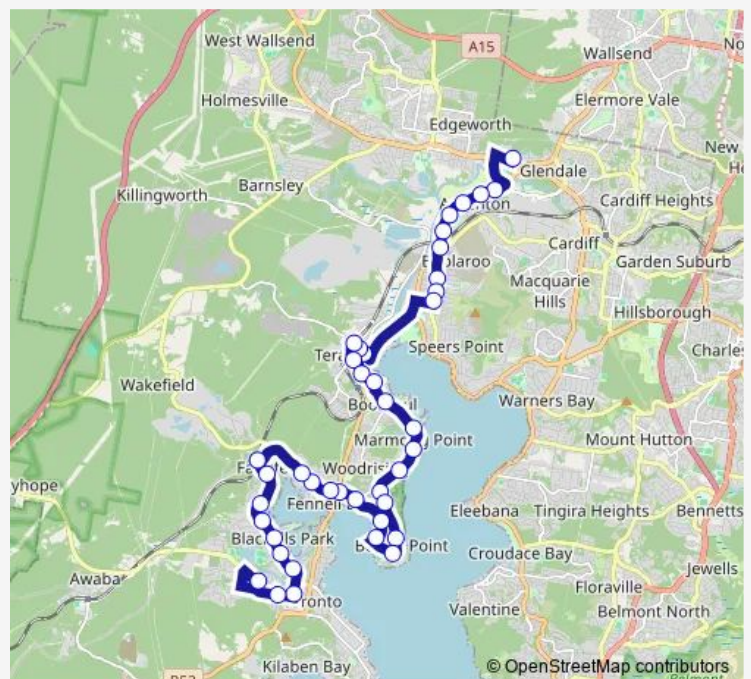

Albert Reserve, Main Rd

Anzac Pde Opp Teralba Lakeside Caravan Park

Anzac Pde Before York St

William St Opp Teralba Station

York St At Margaret St

York St Opp Anglican Care Booragul

First St At Fourth St

Five Islands School, Marmong St

Marmong St At Nanda St

George St Opp Marmong Point Community Hall

The Ridgeway Opp Courageous Cl

The Ridgeway Opp Koiyong Pl

Route schedule

Glendale Tech High School Bus Bay, Clare St — Toronto High School, Awaba Rd

Monday	—
Tuesday	—
Wednesday	—
Thursday	—
Friday	14:15
Saturday	—
Sunday	—

Route info

Direction: Glendale Tech High School Bus Bay, Clare St

Stops: 40

Trip Duration: 0 hour 36 min

6433 — Glendale Technology HS to Toronto West

The Ridgeway Opp Glen Mitchell St

Middle Point Rd At Macquarie St

Bay Rd Opp Lochend Pl

Bay Rd After Prospect Av

Bay Rd At Blandford St

Bay Rd Opp Fennell Bay Public School

Macquarie Rd At Prince St

Macquarie Rd At Brougham Av