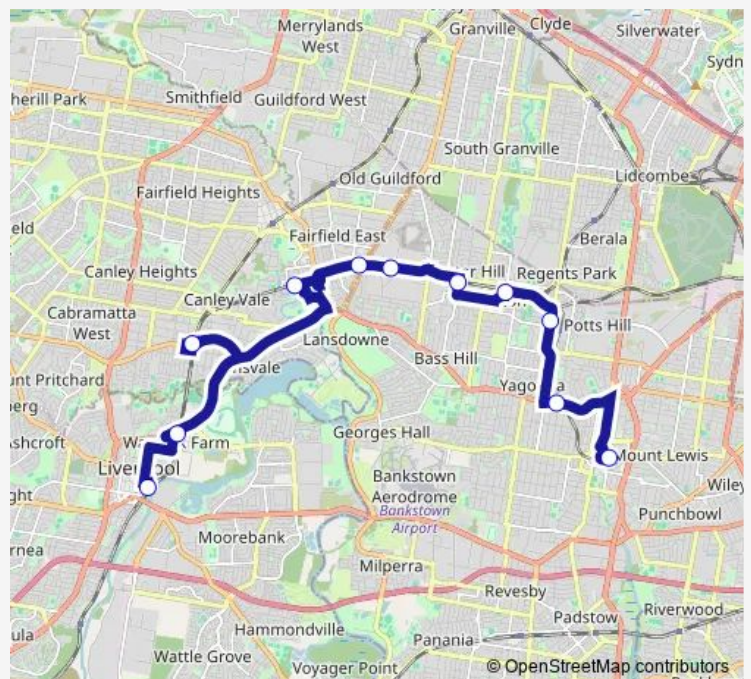

### Route schedule

Bankstown Station, Stand G — Liverpool Station, Stand C

Monday —

Tuesday —

Wednesday —

Thursday —

Friday —

Saturday 24:04-02:19<sup>+1</sup>

### Route info

Direction: Bankstown Station, Stand G

Stops: 11

Trip Duration: 1 hour 1 min

4t3 — Bankstown, then all stations to Liverpool

**Direction**

Liverpool Station, Stand A — Bankstown Station, Stand C

## Route schedule

Liverpool Station, Stand A — Bankstown Station, Stand C

Monday —

Tuesday —

Wednesday —

Thursday —

Friday —

Saturday 03:54-05:24

## Route info

Direction: Liverpool Station, Stand A

Stops: 11

Trip Duration: 1 hour 2 min

4t3 Rail Replacement Bus Service time schedules and route maps are available in an offline PDF at [busmaps.com](https://busmaps.com). Use the [busmaps.com](https://busmaps.com) website to see live bus times, train schedule or subway schedule, and step-by-step directions for all public transit in Liverpool