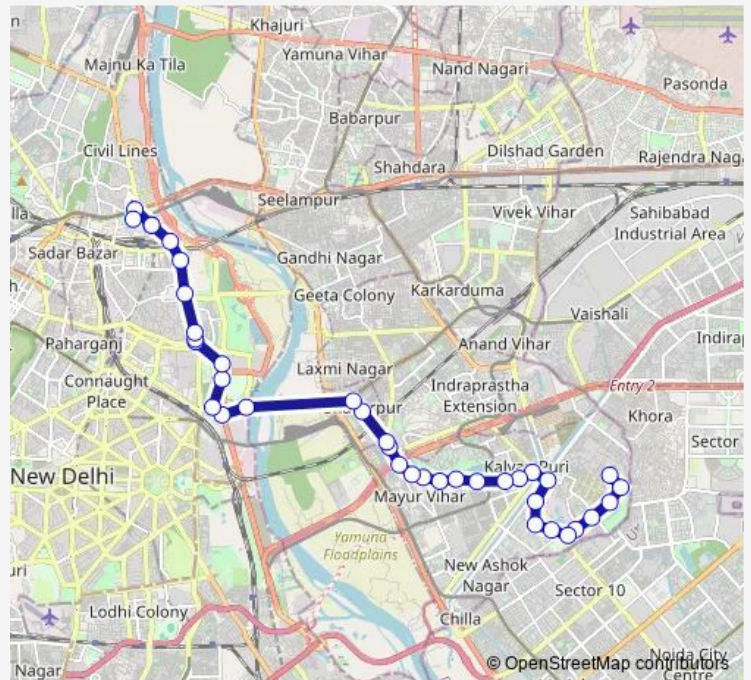

### Route schedule

Mayur Vihar Ph-III — Mori Gate Terminal

Monday 15:05-22:30

Tuesday 15:05-22:30

Wednesday 15:05-22:30

Thursday 15:05-22:30

Friday 15:05-22:30

Saturday 15:05-22:30

### Route info

Direction: Mayur Vihar Ph-III

Stops: 38

Trip Duration: 1 hour 12 min

0118ext(NS)Up

Shakar Pur School Block

Laxmi Nagar / Shakarpur Crossing

Delhi Secretariat