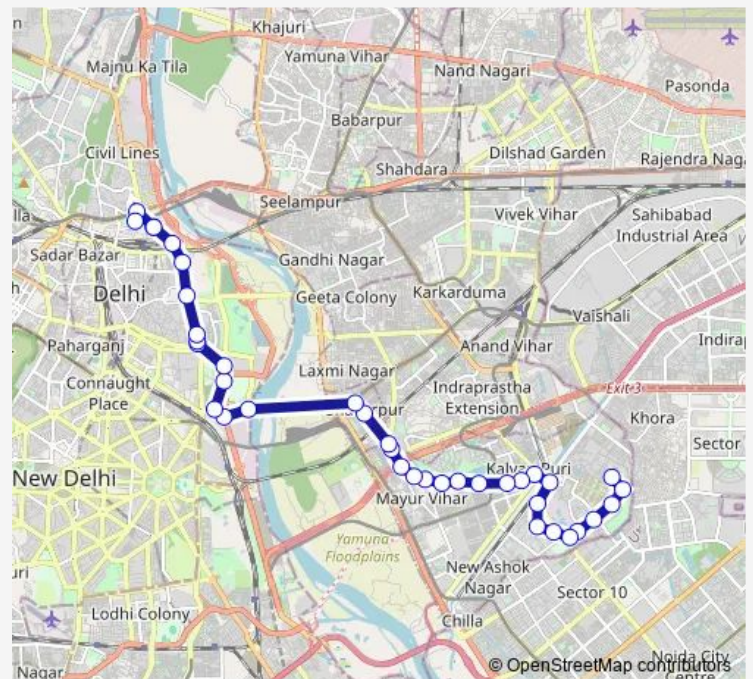

### Direction

Mayur Vihar Ph-III — Mori Gate Terminal

38 stops

[Open route schedule](#)

Mayur Vihar Ph-III

Crpf Camp

Mayur Vihar Phase III A1 Block

Bharti Public School

### Route schedule

Mayur Vihar Ph-III — Mori Gate Terminal

Monday 15:05-22:30

Tuesday 15:05-22:30

Wednesday 15:05-22:30

Thursday 15:05-22:30

Friday 15:05-22:30

Saturday 15:05-22:30

### Route info

Direction: Mayur Vihar Ph-III

Stops: 38

Trip Duration: 1 hour 12 min

0118ext(NS)Up

Shakar Pur School Block

Laxmi Nagar / Shakarpur Crossing

Delhi Secretariat