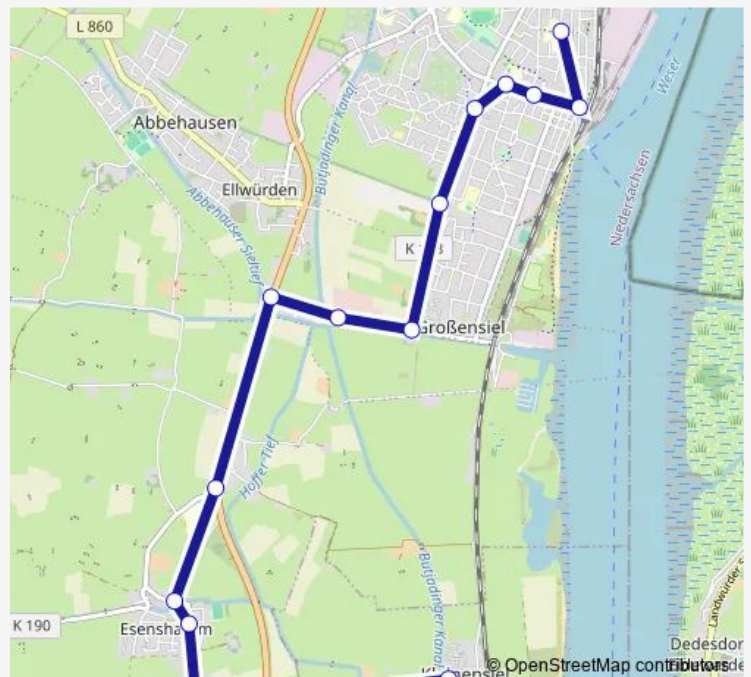

Tuesday 12:20-15:25

Wednesday 12:20-15:25

Thursday 12:20-15:25

Friday 12:20-15:25

Saturday —

Sunday —

Route info

Direction: Nordenham Schulzentrum Mitte

Stops: 15

Trip Duration: 0 hour 20 min

416

Direction

Kleinensiel Am Kanal — Nordenham Schulzentrum Mitte

15 stops

[Open route schedule](#)

Kleinensiel Am Kanal

Havendorfersande

Havendorf

Esenshamm Kindergarten

Esenshamm Ort

Nordenham Hoffe

Ellwürden Kreuzung

Großensiel Kuboth

Großensiel Am Sieltief

Monday 07:06-12:40

Tuesday 07:06-12:40

Wednesday 07:06-12:40

Thursday 07:06-12:40

Friday 07:06-12:40

Saturday —

Sunday —

Route info