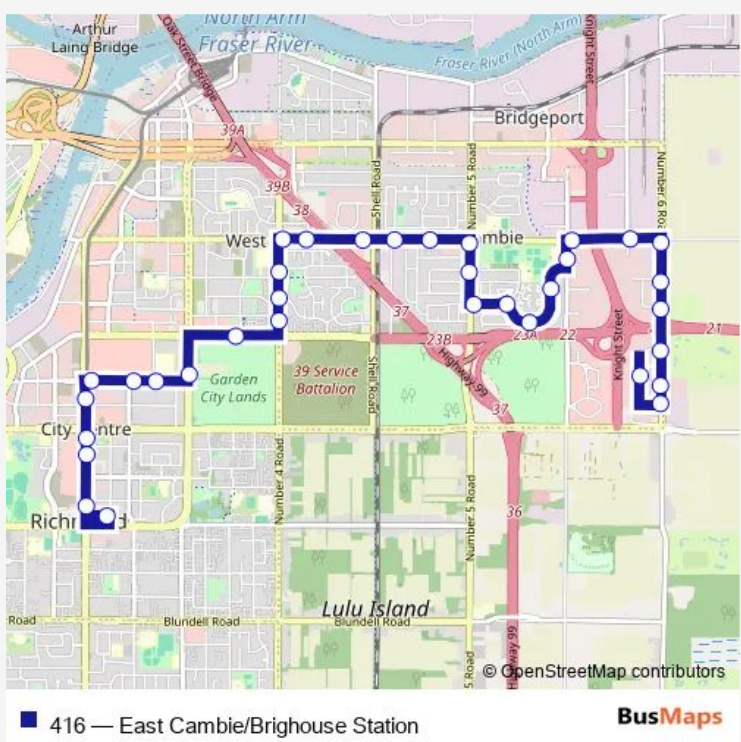

Route schedule

Eastbound Anderson Rd @ Buswell St — Northbound
 Commerce Parkway @ International Place

Monday	05:59-18:36
Tuesday	05:59-18:36
Wednesday	05:59-18:36
Thursday	05:59-18:36
Friday	05:59-18:36
Saturday	—
Sunday	—

Route info

Direction: Eastbound Anderson Rd @ Buswell St

Stops: 34

Trip Duration: 0 hour 30 min

Eastbound Jack Bell Dr @ Mcneely Dr

Eastbound Jack Bell Dr @ 12500 Block

Northbound Jack Bell Dr @ Wyne Cres North

Southbound No. 6 Rd @ Commerce Parkway

Southbound No. 6 Rd @ International Place

Southbound No. 6 Rd @ Wireless Way

Northbound Commerce Parkway @ International Place

Direction

Northbound Commerce Parkway @ International Place —
Eastbound Anderson Rd @ Buswell St

Sunday —

Route info

Direction: Northbound Commerce Parkway @ International Place

Stops: 30

Trip Duration: 0 hour 30 min

Westbound Lansdowne Rd @ Kwantlen St

Westbound Lansdowne Rd @ Cooney Rd

Lansdowne Station @ Bay 4