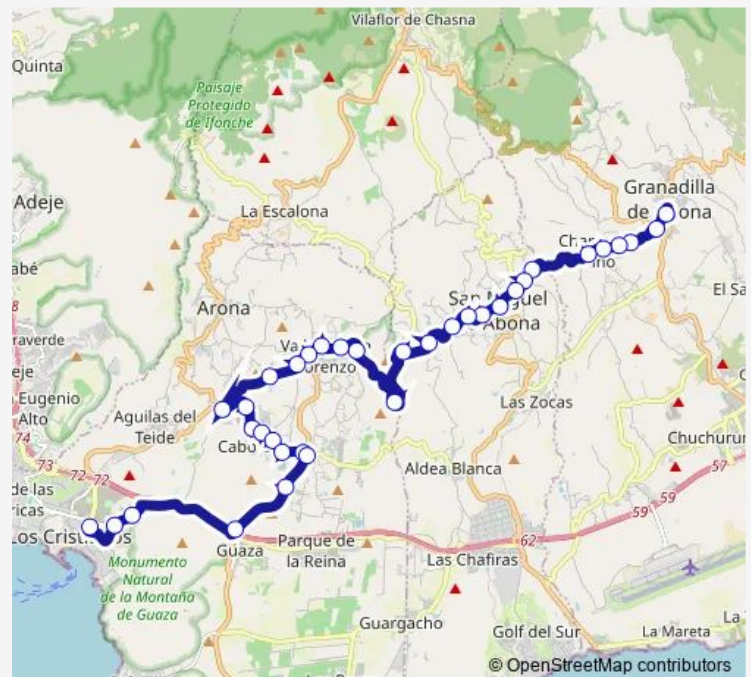

### Route schedule

LOS Cristianos (T) — Granadilla (T)

Monday 06:30-21:35

Tuesday 06:30-21:35

Wednesday 06:30-21:35

Thursday 06:30-21:35

Friday 06:30-21:35

Saturday 06:30-21:35

### Route info

Direction: LOS Cristianos (T)

Stops: 36

Trip Duration: 0 hour 46 min

416 — Granadilla -> LOS Cristianos

Mantible

EL Roque (T)

Tamaide

## Route schedule

Granadilla (T) — LOS Cristianos (T)

Monday 05:50-21:40

Tuesday 05:50-21:40

Wednesday 05:50-21:40

Thursday 05:50-21:40

Friday 05:50-21:40

Saturday 05:25-21:40

## Route info

Direction: Granadilla (T)

Stops: 35

Trip Duration: 0 hour 55 min

Cabo Blanco

LOS Leones

LOS Toscales

Panamá (T)