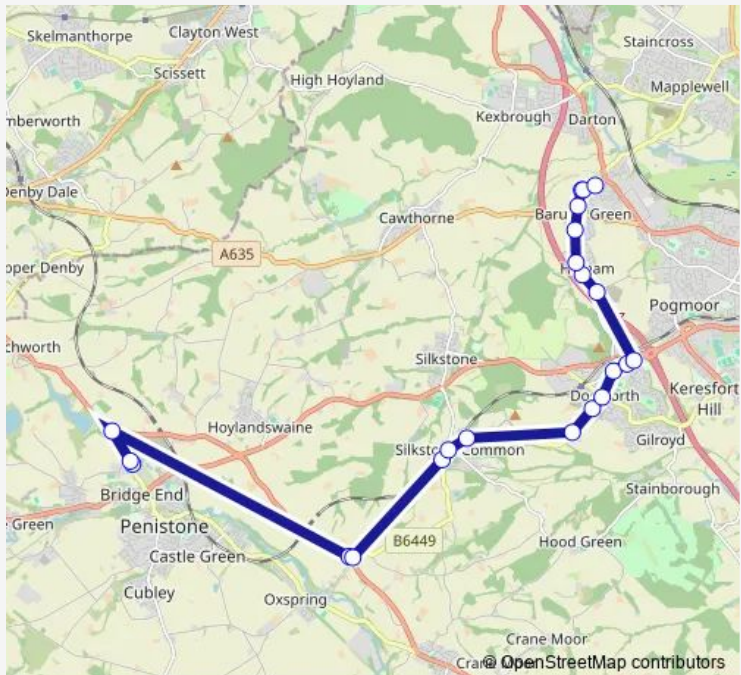

Bus 416 Barugh Green - Pennistone Grammar School

[Go to website](#)

Direction
 Penistone Grammar School Bus Park/Huddersfield R —
 Barugh Lane/Langdale Road

22 stops

[Open route schedule](#)

- Penistone Grammar School Bus Park/Huddersfield R
- Huddersfield Road/Netherfield
- Huddersfield Road/Wellhouse Lane
- Jockey Road/Bower Hill
- Coates Lane/Copster Lane
- Knabbs Lane/Woodland View
- Knabbs Lane/Cone Lane
- Ben Bank Road/Hall Royd Walk
- Dodworth Green Road/Ben Bank Road
- Dodworth Green Road/Baslow Crescent
- Dodworth Green Road/Station Road
- Barnsley Road/Higham Lane
- Barnsley Road/Park Hill Grove
- Barnsley Road/South Road
- Higham Lane/Hermit Lane
- Higham Common Road/Royd Lane
- Higham Common Road/Pogwell Lane
- Higham Common Road/Mary Street
- Barugh Lane/Barugh Green Road
- Barugh Lane/Nethercroft
- Barugh Lane/Nethercroft

Route schedule

Penistone Grammar School Bus Park/Huddersfield R —
 Barugh Lane/Langdale Road

Monday	15:02
Tuesday	15:02
Wednesday	15:02
Thursday	15:02
Friday	15:02
Saturday	—
Sunday	—

Route info

Direction: Penistone Grammar School Bus Park/Huddersfield R

Stops: 22

Trip Duration: 0 hour 32 min

Direction

Barugh Green Road/Higham Common Road — Penistone Grammar School Bus Park/Huddersfield R

18 stops

[Open route schedule](#)

Barugh Green Road/Higham Common Road

Wednesday 07:29

Thursday 07:29

Friday 07:29

Saturday —

Sunday —

Route info

Direction: Barugh Green Road/Higham Common Road

Stops: 18