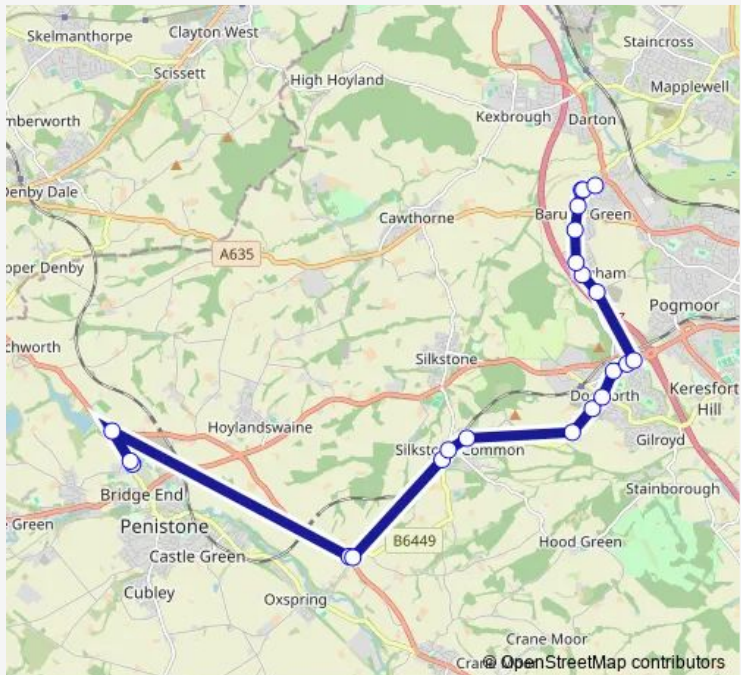

Route schedule

Penistone Grammar School Bus Park/Huddersfield R —
 Barugh Lane/Langdale Road

Monday	15:02
Tuesday	15:02
Wednesday	15:02
Thursday	15:02
Friday	15:02
Saturday	—
Sunday	—

Route info

Direction: Penistone Grammar School Bus Park/Huddersfield R

Stops: 22

Trip Duration: 0 hour 32 min

416 — Barugh Green - Pennistone Grammar School **BusMaps**

Barugh Lane/Langdale Road

Direction

Barugh Green Road/Higham Common Road — Penistone Grammar School Bus Park/Huddersfield R

18 stops

[Open route schedule](#)

Barugh Green Road/Higham Common Road

Higham Common Road/Nicholson Avenue

Higham Common Road/Lawrence Close

Higham Common Road/Hermit Lane

Barnsley Road/South Road

Barnsley Road/Park Hill Grove

Monday 07:29

Tuesday 07:29

Wednesday 07:29

Thursday 07:29

Friday 07:29

Saturday —

Sunday —

Route info