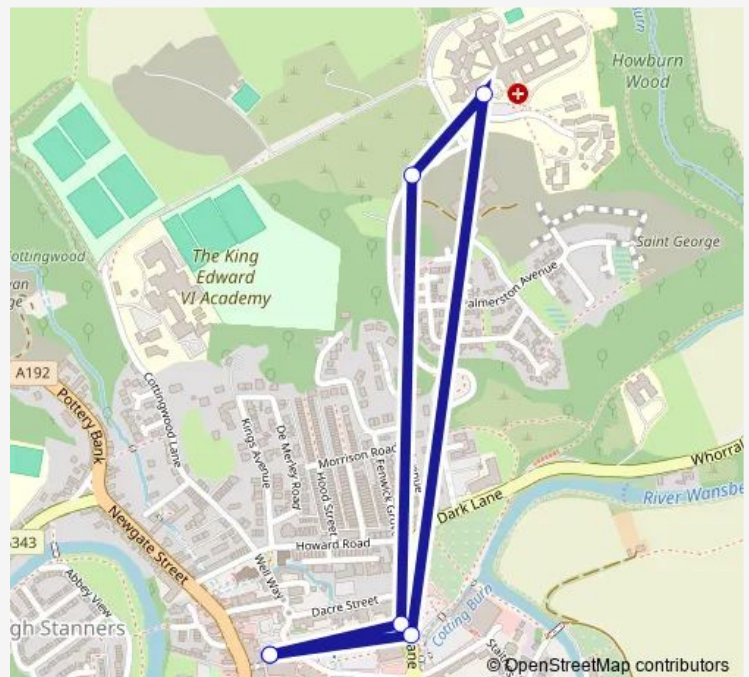

Bus 416

[Go to website](#)

Direction

Bus Station — Bus Station

6 stops

[Open route schedule](#)

Bus Station

Dark Lane

Saint Georges Estate

St George's Hospital

Dark Lane

Bus Station

Route schedule

Bus Station — Bus Station

Monday 06:25-19:00

Tuesday 06:25-19:00

Wednesday 06:25-19:00

Thursday 06:25-19:00

Friday 06:25-19:00

Saturday 06:45-18:45

Sunday —

Route info

Direction: Bus Station

Stops: 6

Trip Duration: 0 hour 13 min

416

416 Bus time schedules and route maps are available in an offline PDF at busmaps.com. Use the busmaps.com website to see live bus times, train schedule or subway schedule, and step-by-step directions for all public transit in Morpeth