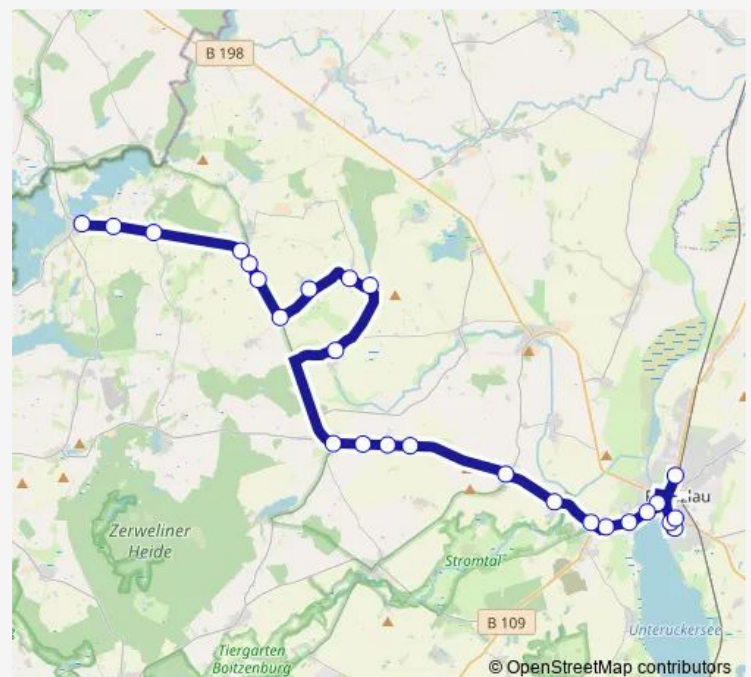

Bus 416

[Go to website](#)

Direction

Prenzlau, Gymnasium Friedhofstr. — Fürstenwerder, Dorf

26 stops

[Open route schedule](#)

Prenzlau, Gymnasium Friedhofstr.

Prenzlau, Friedhofsstr.

Prenzlau, Grabowstr.

Prenzlau, Zob

Prenzlau, Straße des Friedens

Prenzlau, Mitteltorturm

Prenzlau, Neustädter Damm

Prenzlau, Güstower Str. Abzweig

Prenzlau, Güstower Str.

Mühlhof, Abzweig

Güstow, Dorf

Wilhelmshof, Siedlung

Wilhelmshof, Dorf

Wilhelmshof, Ausbau

Schönermark (bei Prenzlau), Dorf

Schapow, Dorf

Rittgarten, Dorf

Rittgarten, Kreuzung

Wittstock (UM), Dorf

Wittstock (UM), Abzweig

Kraatz (UM), Ausbau 2

Route schedule

Prenzlau, Gymnasium Friedhofstr. — Fürstenwerder, Dorf

Monday 14:15-18:15

Tuesday 14:15-18:15

Wednesday 14:15-18:15

Thursday 14:15-18:15

Friday 14:15-18:15

Saturday 07:00-16:25

Sunday 07:00-16:25

Route info

Direction: Prenzlau, Gymnasium Friedhofstr.

Stops: 26

Trip Duration: 0 hour 47 min

■ 416

BusMaps