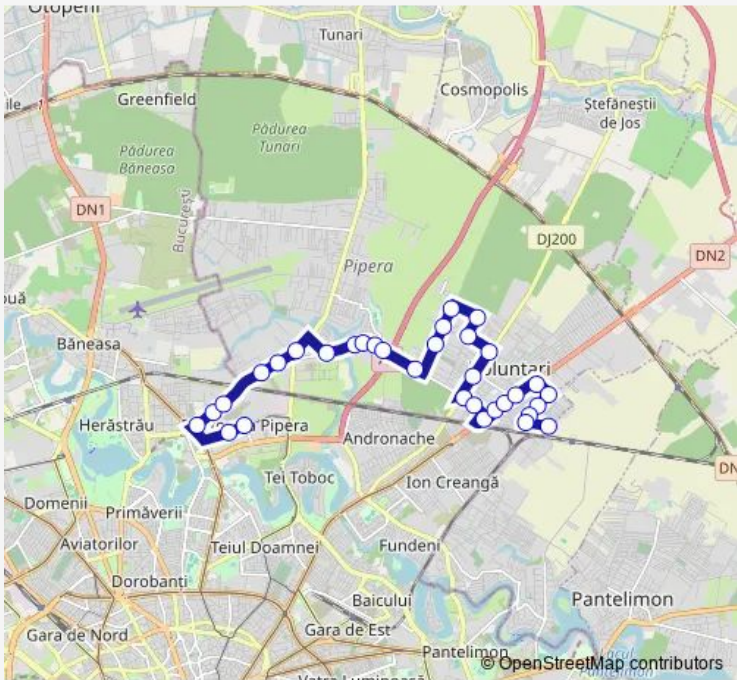

Direction
 Metrou Pipera — Strada Garii Pantelimon
 33 stops
[Open route schedule](#)

- Metrou Pipera
- Platforma Pipera
- Barbu Vacarescu
- Marin Dracea
- Pipera
- Pasaj Cfr Constanta
- Ferma Rosia
- Soseaua Bucuresti Nord
- Toma Caragiu
- Emil Garleanu-biserica
- Cartier Azur 2
- Cartier Azur 1-mega Image
- Domus Stil
- Citylights
- Craiovei
- Ansamblul Avangarde Forest Iii
- Matei Millo
- Drumul Becheanului
- Aries
- Ecaterina Teodoroiu
- Avram Iancu

Route schedule
 Metrou Pipera — Strada Garii Pantelimon

Monday	05:10-22:40
Tuesday	05:10-22:40
Wednesday	05:10-22:40
Thursday	05:10-22:40
Friday	05:10-22:40
Saturday	05:30-22:50
Sunday	05:30-22:50

Route info
 Direction: Metrou Pipera
 Stops: 33
 Trip Duration: 0 hour 41 min

Toma Caragiu

Route schedule

Strada Garii Pantelimon — Metrou Pipera

Monday 05:10-22:50

Tuesday 05:10-22:50

Wednesday 05:10-22:50

Thursday 05:10-22:50

Friday 05:10-22:50

Saturday 05:30-22:50

Sunday 05:30-22:50

Route info

Direction: Strada Garii Pantelimon

Stops: 29

Trip Duration: 0 hour 34 min

Soseaua Bucuresti Nord

Soseaua Petricani