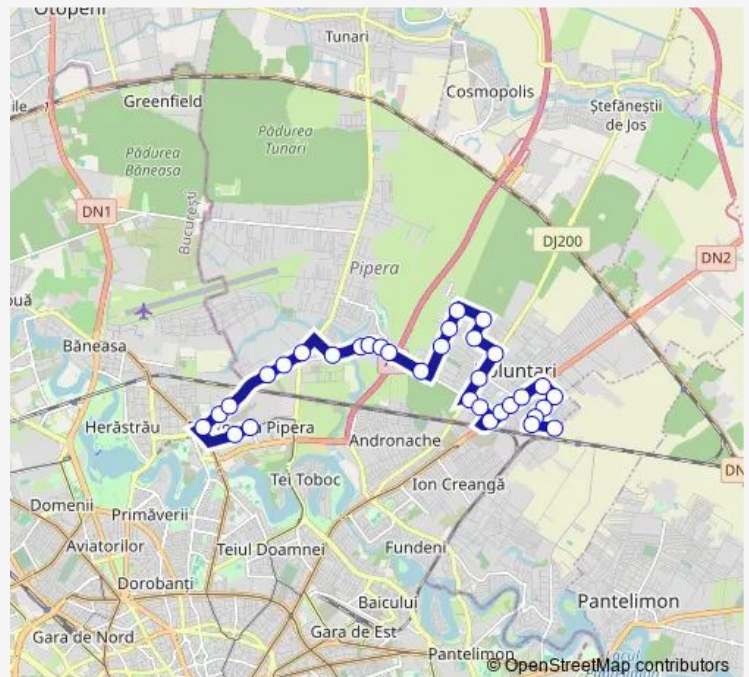

### Route schedule

Metrou Pipera — Strada Garii Pantelimon

Monday 05:10-22:40

Tuesday 05:10-22:40

Wednesday 05:10-22:40

Thursday 05:10-22:40

Friday 05:10-22:40

Saturday 05:30-22:50

### Route info

Direction: Metrou Pipera

Stops: 33

Trip Duration: 0 hour 38 min

Popasului

Ardealului

Sihlea

Autoutilaj