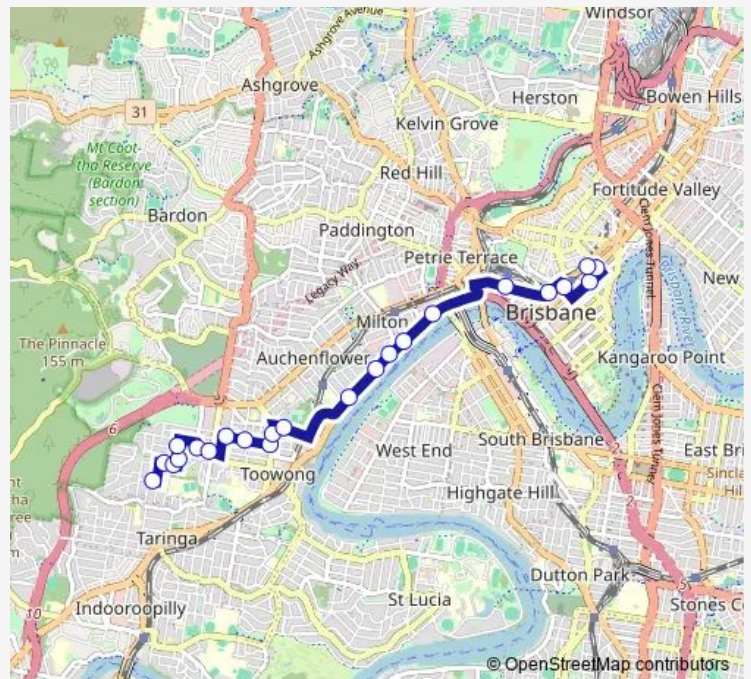

Exmouth St near Camp St, stop 26

Camp St near Market St, stop 27

Market St near Duke St, stop 28

**Route schedule**

Wickham Terrace Stop 158 Stand A near Turbot St —  
Market St near Duke St, stop 28

Monday	17:15
Tuesday	17:15
Wednesday	17:15
Thursday	17:15
Friday	17:15
Saturday	—
Sunday	—

**Route info**

Direction: Wickham Terrace Stop 158 Stand A near Turbot St

Stops: 17

Trip Duration: 0 hour 35 min

416 — Duke Street - City

## Direction

Market St near Duke St, stop 28 — Wickham Terrace Stop 158 Stand A near Turbot St

24 stops

[Open route schedule](#)

Market St near Duke St, stop 28

Orchard St at Lower Orchard St, stop 27/26

Orchard St at Upper Orchard St, stop 25

## Route info

Direction: Market St near Duke St, stop 28

Stops: 24

Trip Duration: 0 hour 28 min