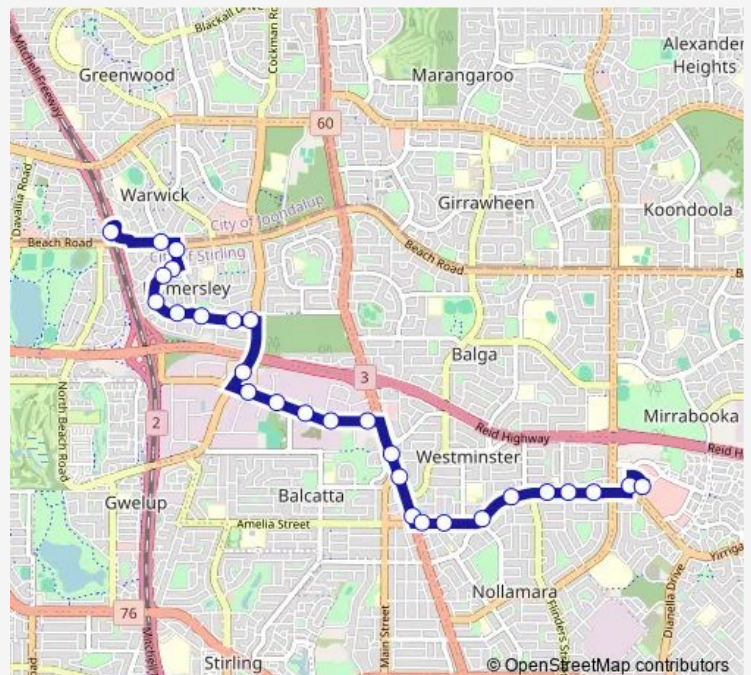

Amelia St Before Kimbara St

Route schedule

Warwick Stn Stand 2 — Mirrabooka Station Stand 8

Monday 05:47-18:50

Tuesday 05:47-18:50

Wednesday 05:47-18:50

Thursday 05:47-18:50

Friday 05:47-18:50

Saturday 08:53-17:53

Sunday 08:53-17:53

Route info

Direction: Warwick Stn Stand 2

Stops: 28

Trip Duration: 0 hour 23 min

Ravenswood Dr Before Wardong Rd

Ravenswood Dr After Mayfield St

Ravenswood Dr Before Changton Wy

Ravenswood Dr After Majella Rd

Ravenswood Dr Before Mirrabooka Av

Chesterfield Rd After Yirrigan Dr

Mirrabooka Station Stand 8

Direction

Mirrabooka Station Stand 8 — Warwick Stn Stand 1

27 stops

[Open route schedule](#)

Mirrabooka Station Stand 8

Chesterfield Rd After Mirrabooka Stn

Ravenswood Dr After Arun Pl

Ravenswood Dr After Winchelsea Rd

Ravenswood Dr Before Maltarra St

Ravenswood Dr Before Wardong Rd