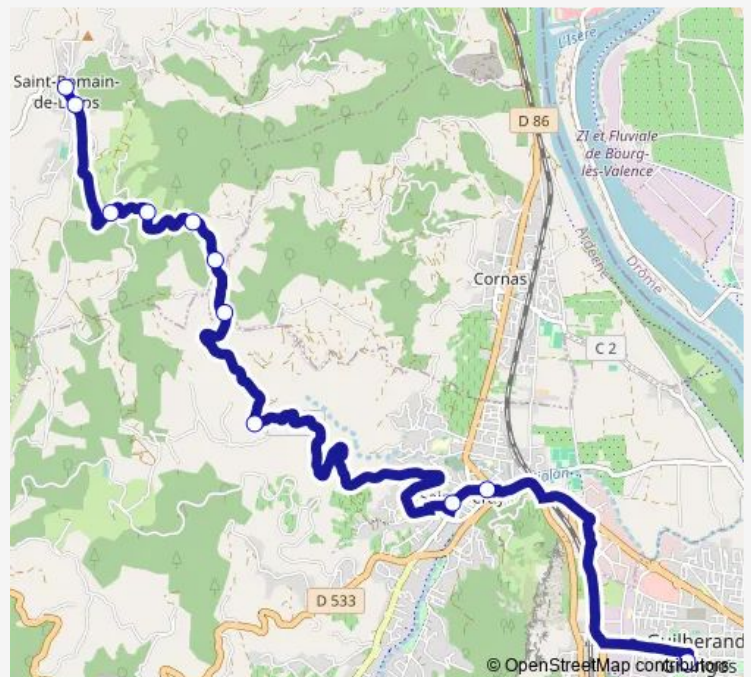

Bus 416 Ligne 410[Go to website](#)**Direction**

College DE Gaulle — ST Romain DE Lerps Village

11 stops

[Open route schedule](#)

College DE Gaulle

Jeanne D'Arc

Crussol

Pont Perrier

Poney D'Eole

LE Peyni

Sausset

Croisement LES Plaines

LA Chavas

ST Romain DE Lerps Sortie Village

ST Romain DE Lerps Village

Route schedule

College DE Gaulle — ST Romain DE Lerps Village

Monday 15:35-16:35

Tuesday 15:35-16:35

Wednesday 12:10

Thursday 15:35-16:35

Friday 15:35-16:35

Saturday —

Sunday —

Route info

Direction: College DE Gaulle

Stops: 11

Trip Duration: 0 hour 20 min

■ 416 — Ligne 410

416 Bus time schedules and route maps are available in an offline PDF at busmaps.com. Use the busmaps.com website to see live bus times, train schedule or subway schedule, and step-by-step directions for all public transit in Valence