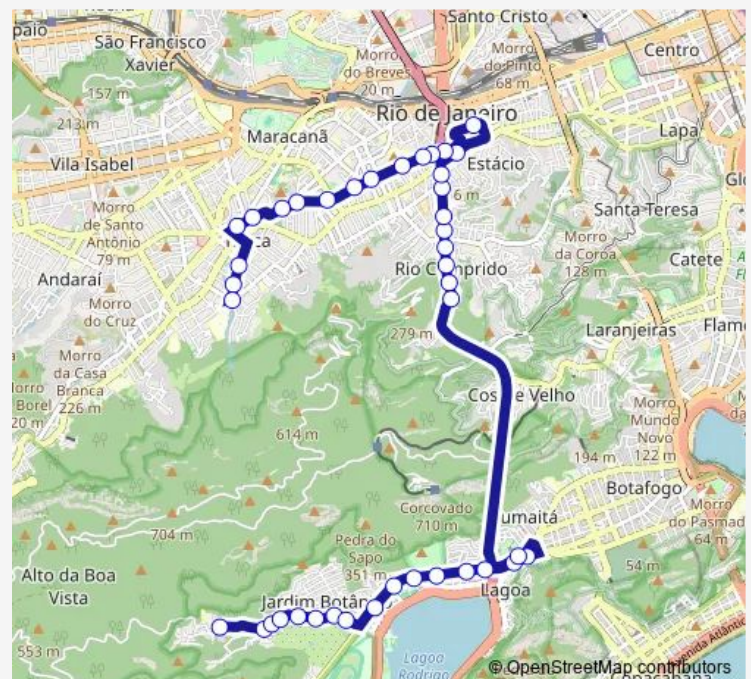

Condomínio do Edifício Chácara Rio

Unicarioca

Estrela

Route schedule

Ponto Final: Horto — Ponto Final: Saens Peña : Linha 409

Monday 00:00

Tuesday 00:00

Wednesday 00:00

Thursday 00:00

Friday 00:00

Saturday —

Sunday —

Route info

Direction: Ponto Final: Horto

Stops: 41

Trip Duration: 1 hour 4 min

Thursday 00:00

Friday 00:00

Saturday —

Sunday —

Route info

Direction: Ponto Final: Saens Peña : Linha 409

Stops: 35

Trip Duration: 0 hour 41 min