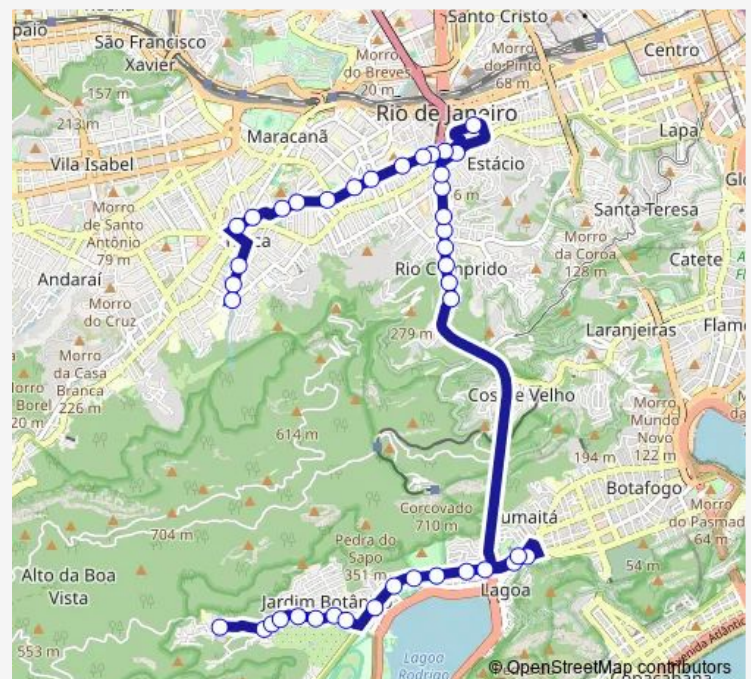

Condomínio do Edifício Chácara Rio

Unicarioca

Estrela

Route schedule

Ponto Final: Horto — Ponto Final: Saens Peña : Linha 409

Monday 00:00

Tuesday 00:00

Wednesday 00:00

Thursday 00:00

Friday 00:00

Saturday —

Sunday —

Route info

Direction: Ponto Final: Horto

Stops: 41

Trip Duration: 0 hour 49 min

Thursday 00:00

Friday 00:00

Saturday —

Sunday —

Route info

Direction: Ponto Final: Saens Peña : Linha 409

Stops: 35

Trip Duration: 0 hour 36 min