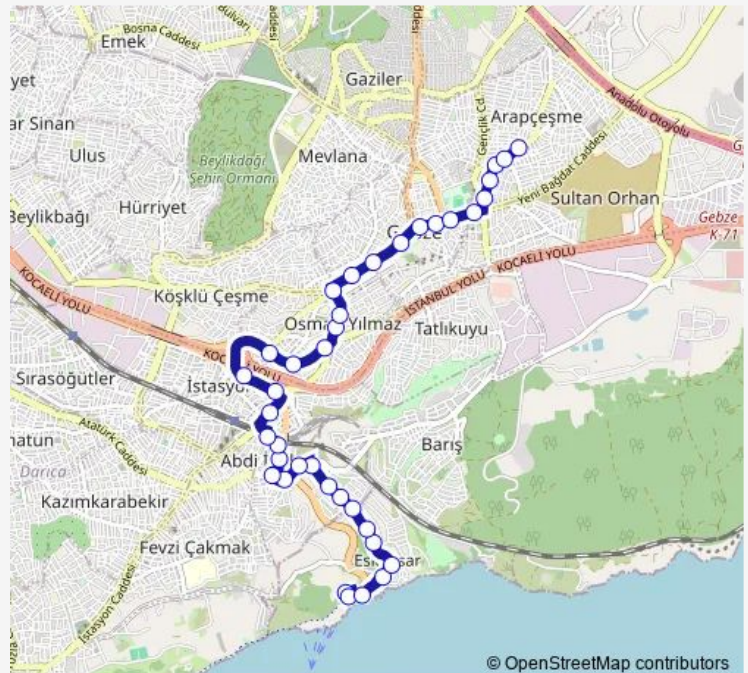

Thursday 06:30-23:30

Friday 06:30-23:30

Saturday 06:30-23:30

Sunday 06:30-23:30

Route info

Direction: Eskihisar Depolama Alanı

Stops: 38

Trip Duration: 0 hour 19 min