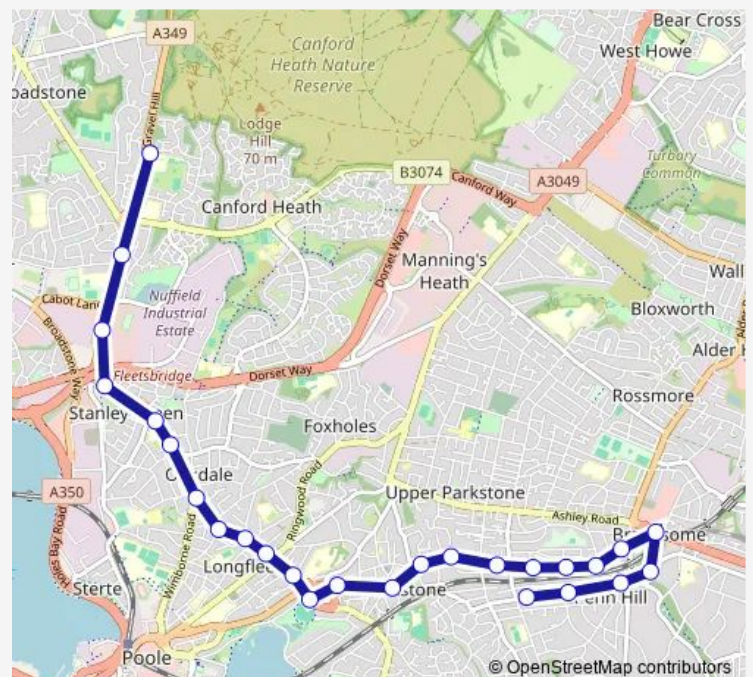

Thursday 07:33

Friday 07:33

Saturday —

Sunday —

Route info

Direction: Penn Leigh

Stops: 26

Trip Duration: 0 hour 42 min

26 stops

[Open route schedule](#)

Poole Grammar School

Waterloo Road Garage

Sopers Lane

Hatch Pond Road

The Fleetsbridge

Heath Avenue

Thursday 15:40

Friday 15:40

Saturday —

Sunday —

Route info

Direction: Poole Grammar School

Stops: 26

Trip Duration: 0 hour 35 min