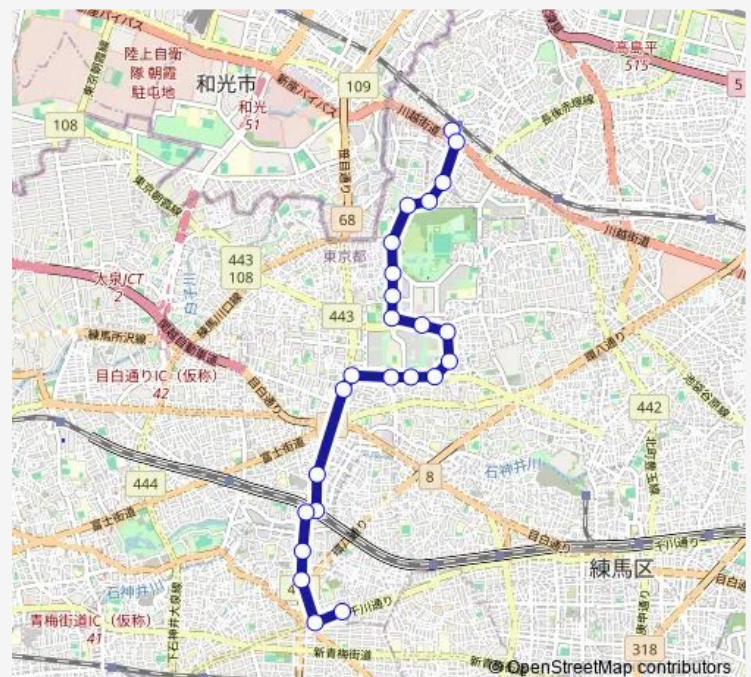

Direction

成増駅南口 — 南田中車庫

24 stops

[Open route schedule](#)

成増駅南口

地下鉄成増駅

旭町都営住宅前

光が丘公園北

旭町二丁目 (練馬区)

光丘高校

旭町南地区区民館

光が丘六丁目

光が丘団地

光が丘 i m a

光が丘二丁目

光が丘三丁目

高松四丁目

光が丘南通り

光が丘第二中学校

光が丘南入口

谷原三丁目

高野台一丁目

練馬高野台駅

長光寺橋

南田中五丁目

Route schedule

成増駅南口 — 南田中車庫

Monday 07:59-23:15

Tuesday 07:59-23:15

Wednesday 07:59-23:15

Thursday 07:59-23:15

Friday 07:59-23:15

Saturday 08:56-22:25

Sunday 09:05-22:25

Route info

Direction: 成増駅南口

Stops: 24

Trip Duration: 0 hour 30 min

練高 0 2

BusMaps