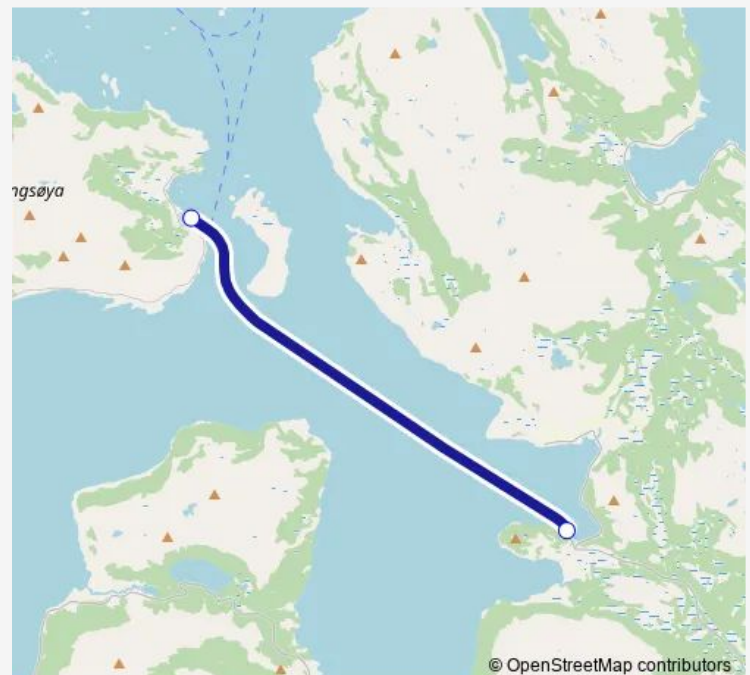

Ferry 182 Belvik - Vengsøy

[Go to website](#)**Direction**

Mjølvik kai — Vengsøy ferjekai

2 stops

[Open route schedule](#)

Mjølvik kai

Vengsøy ferjekai

Route schedule

Mjølvik kai — Vengsøy ferjekai

Monday	17:45
Tuesday	—
Wednesday	19:30
Thursday	17:45
Friday	17:45-19:30
Saturday	17:45
Sunday	17:45

Route info

Direction: Mjølvik kai

Stops: 2

Trip Duration: 1 hour 23 min

■ 182 — Belvik - Vengsøy

Direction

Bellvik ferjekai — Vengsøy ferjekai

2 stops

[Open route schedule](#)

Bellvik ferjekai

Vengsøy ferjekai

Route schedule

Bellvik ferjekai — Vengsøy ferjekai