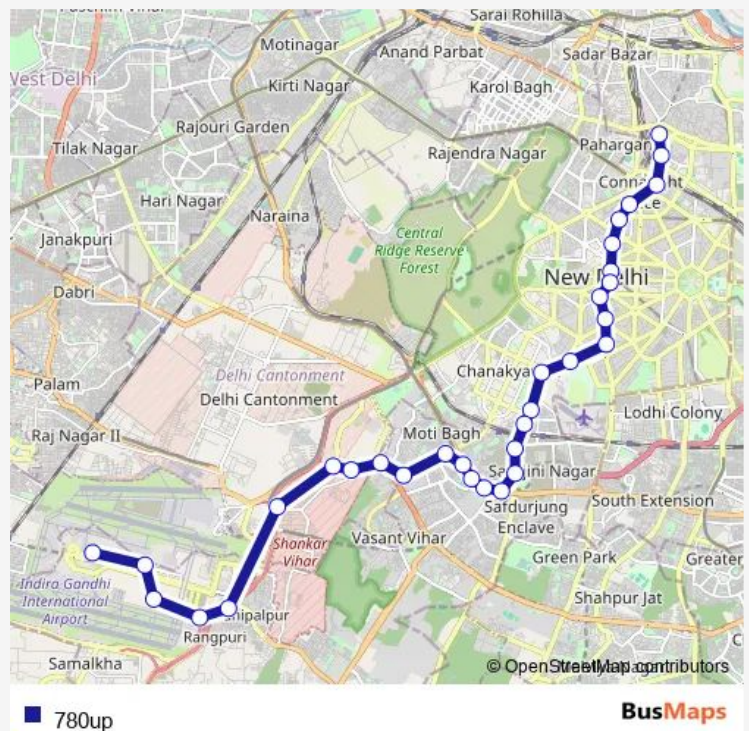

Bus 780up

[Go to website](#)

Direction

New Delhi Railway Station Gate 2 — IGI Airport Terminal 2 (Air India Office)

32 stops

[Open route schedule](#)

New Delhi Railway Station Gate 2

Shivaji Park

RK Puram Sec-12

RK Puram Sec-12

RK Puram Sec-12

Route schedule

New Delhi Railway Station Gate 2 — IGI Airport Terminal 2 (Air India Office)

Monday 05:00-20:21

Tuesday 05:00-20:21

Wednesday 05:00-20:21

Thursday 05:00-20:21

Friday 05:00-20:21

Saturday 05:00-20:21

Sunday 05:00-20:21

Route info

Direction: New Delhi Railway Station Gate 2

Stops: 32

Trip Duration: 1 hour 28 min

South Moti Bagh

Shanti Niketan

Vasant Village / Shani Mandir

Arjun Path / Subroto Park

Arjun Path / APS Colony

Shankar Vihar / National Highway 8

Mahipal Pur Crossing NH-8

Rang Puri (Airport Road) / Mahipal Pur Crossing