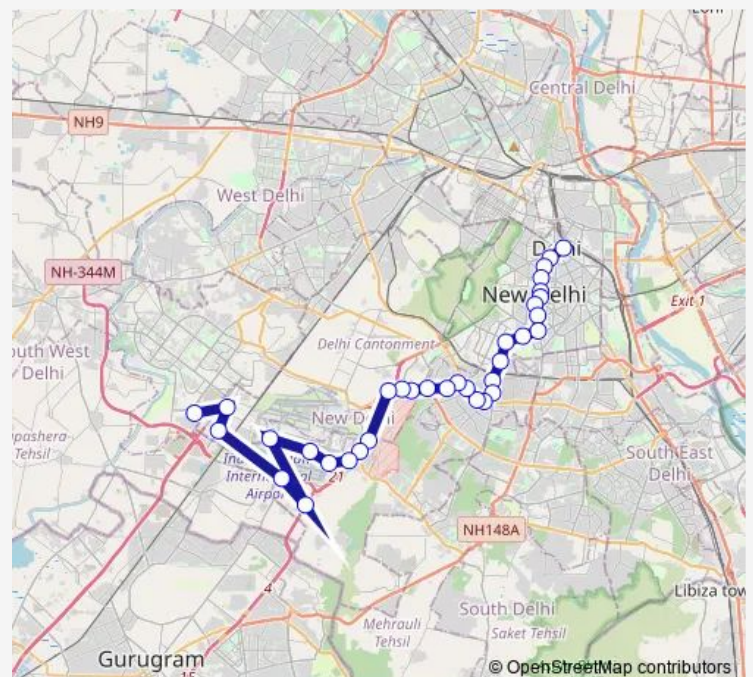

RK Puram Sec-8

Vasant Village

Singhnal Enclave

Route schedule

Super Bazar/C.P — Dwarka Sec 23 Pochanpur

Monday 07:39-20:29

Tuesday 07:39-20:29

Wednesday 07:39-20:29

Thursday 07:39-20:29

Friday 07:39-20:29

Saturday 07:39-20:29

Sunday 07:39-20:29

Route info

Direction: Super Bazar/C.P

Stops: 34

Trip Duration: 1 hour 21 min

780up

BusMaps

Arjun Path

APS Colony on slip Road U F

Mahipal Pur Extn.

Mahipalpur Extn.

Mahipal Pur

Airport Authority