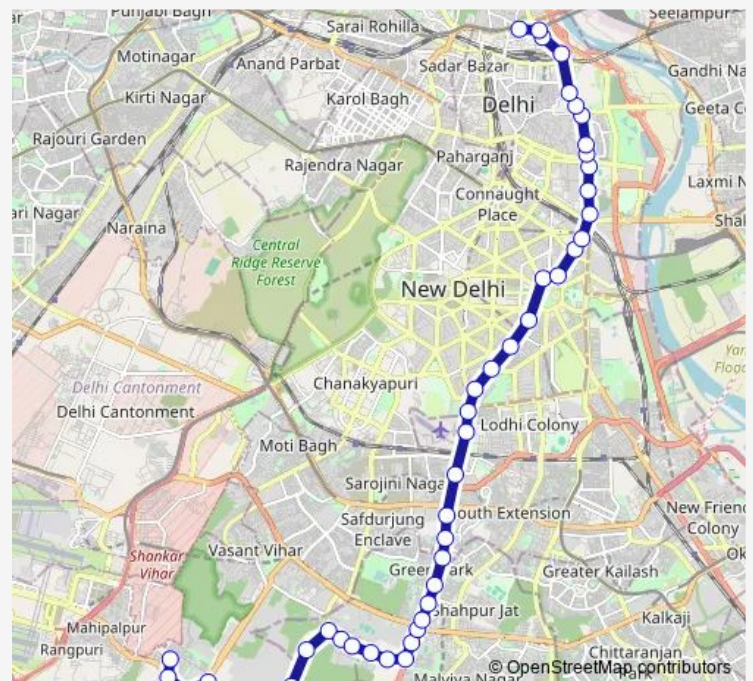

Mothers International School

IIT Gate

IIT Gate (Aurobindo Marg)

Route schedule

C-9 Vasant Kunj — Mori Gate Terminal

Monday 05:28-19:52

Tuesday 05:28-19:52

Wednesday 05:28-19:52

Thursday 05:28-19:52

Friday 05:28-19:52

Saturday 05:28-19:52

Sunday 05:28-19:52

Route info

Direction: C-9 Vasant Kunj

Stops: 49

Trip Duration: 1 hour 36 min

Friday 16:25-20:10

Saturday 16:25-20:10

Sunday 16:25-20:10

Route info

Direction: Isic Hospital

Stops: 52

Trip Duration: 1 hour 38 min

SJ Hospital