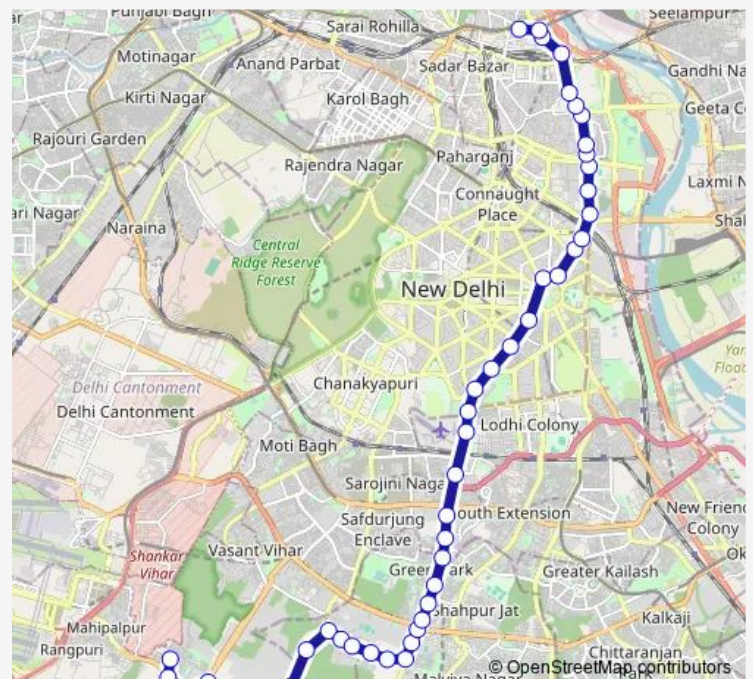

Thursday 05:28-19:52

Friday 05:28-19:52

Saturday 05:28-19:52

Sunday 05:28-19:52

Route info

Direction: C-9 Vasant Kunj

Stops: 49

Trip Duration: 1 hour 36 min

Friday 16:25-20:10

Saturday 16:25-20:10

Sunday 16:25-20:10

Route info

Direction: Isic Hospital

Stops: 52

Trip Duration: 1 hour 38 min

SJ Hospital