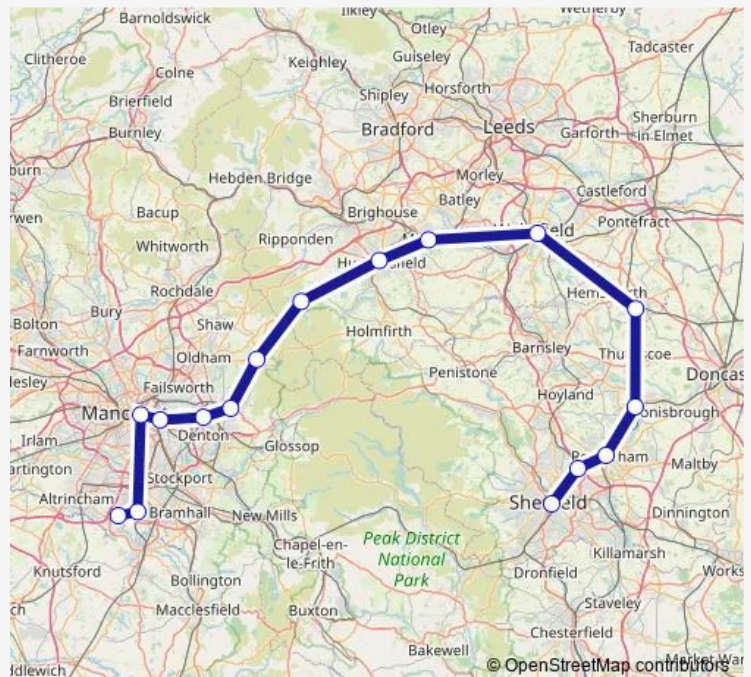

Moorthorpe

Wakefield Kirkgate

Mirfield

Huddersfield

Marsden

Greenfield

Stalybridge

Guide Bridge

### Route schedule

Sheffield — Manchester Airport

Monday	—
Tuesday	03:25
Wednesday	03:25
Thursday	03:25
Friday	03:25
Saturday	03:25
Sunday	—

### Route info

Direction: Sheffield

Stops: 16

Trip Duration: 2 hour 1 min

■ Tp:Shf->Mia — TP train service from SHF to Mia

**Direction**

Sheffield — Manchester Airport

13 stops

[Open route schedule](#)

Sheffield

Dore &amp; Totley

Grindleford

Bamford

Edale

Chinley

New Mills Central