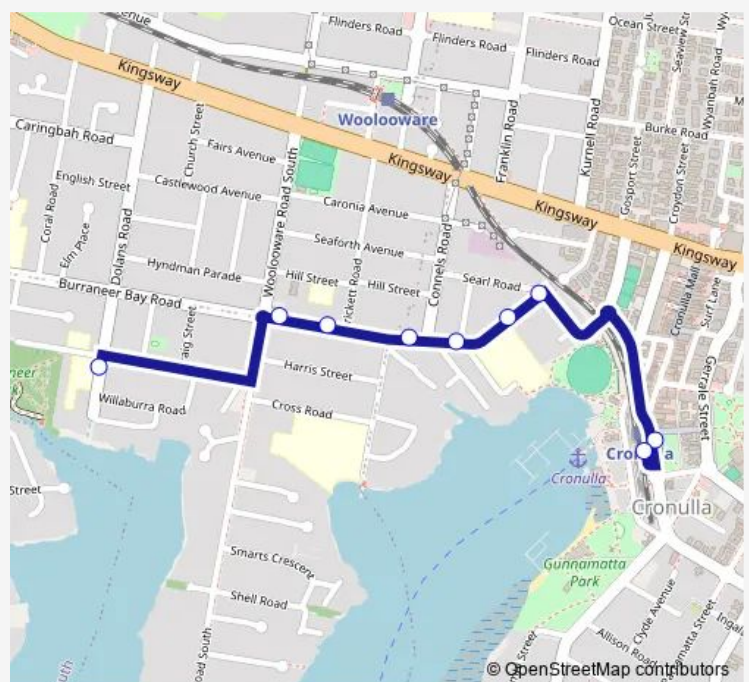

School Bus S383 OLO Mercy College to Cronulla Station

[Go to website](#)

Direction

Our Lady Of Mercy Catholic College, Dolans Rd — Cronulla Station, Cronulla St

9 stops

[Open route schedule](#)

Our Lady Of Mercy Catholic College, Dolans Rd

Burraneer Bay Rd At Woolooware Rd

Burraneer Bay Rd Before Trickett Rd

Burraneer Bay Rd Before Connells Rd

Burraneer Bay Rd At Dodsons Av

Burraneer Bay Rd Opp Cronulla Public School

Burraneer Bay Rd At Searl Rd

Cronulla St Opp Cronulla Station

Cronulla Station, Cronulla St

Route schedule

Our Lady Of Mercy Catholic College, Dolans Rd — Cronulla Station, Cronulla St

Monday	14:55
Tuesday	14:55
Wednesday	14:55
Thursday	14:55
Friday	14:55
Saturday	—
Sunday	—

Route info

Direction: Our Lady Of Mercy Catholic College, Dolans Rd

Stops: 9

Trip Duration: 0 hour 7 min

S383 — OLO Mercy College to Cronulla Station

S383 School Bus time schedules and route maps are available in an offline PDF at busmaps.com. Use the busmaps.com website to see live bus times, train schedule or subway schedule, and step-by-step directions for all public transit in Sydney