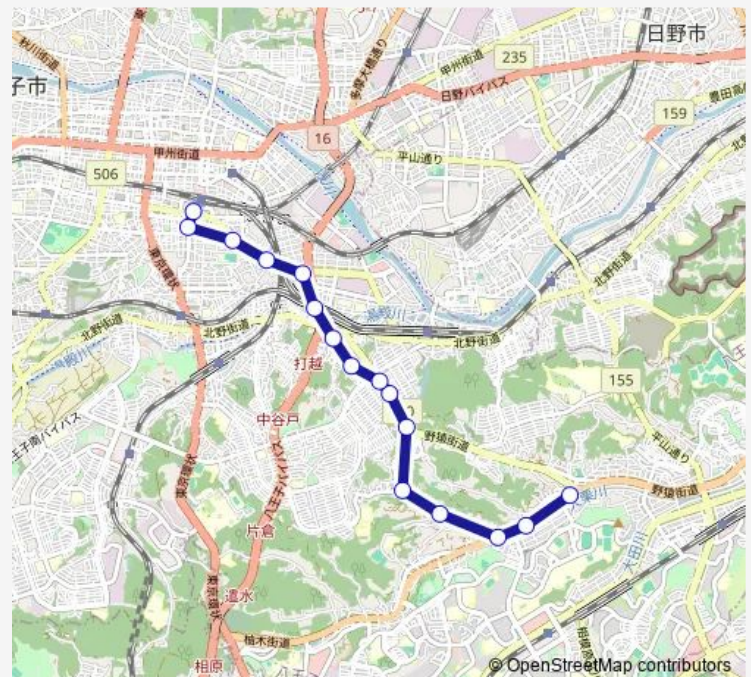

Wednesday 14:20-15:35

Thursday 14:20-15:35

Friday 14:20-15:35

Saturday —

Sunday —

Route info

Direction: 八王子駅南口

Stops: 16

Trip Duration: 0 hour 31 min

Direction

由木折返場 — 八王子駅南口

16 stops

[Open route schedule](#)

由木折返場

栗本橋

前田橋

Tuesday 07:43-15:00

Wednesday 07:43-15:00

Thursday 07:43-15:00

Friday 07:43-15:00

Saturday —

Sunday —

Route info

Direction: 由木折返場