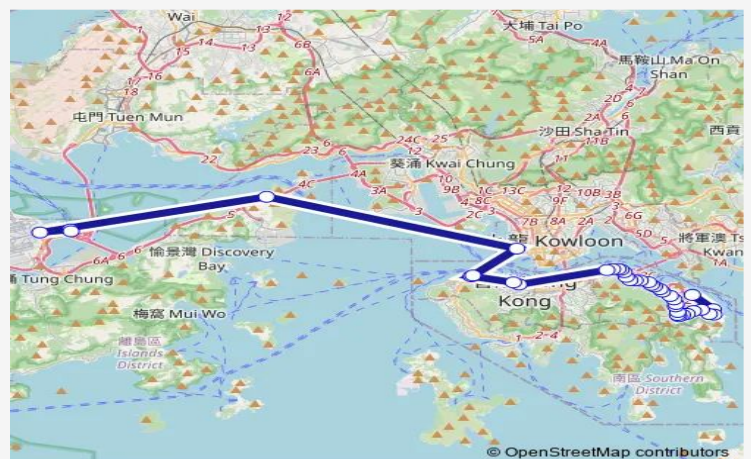

[Ctb] WAN Tsui Shopping Centre, Chai WAN Road[[Kmb+Ctb] WAN Tsui Shopping Centre/
Wan Tsui Shopping Centre, Chai WAN Road[[Kmb] WAN Tsui Shopping Centre

[Ctb] Chak Tsui House WAN Tsui Estate, WAN Tsui Road[[Kmb+Ctb] Chak Tsui House WAN Tsui Estate/
Chak Tsui House WAN Tsui Estate, WAN Tsui Road

[Ctb] Cheuk WAH House Hing WAH Estate, WAN Tsui Road[[Kmb+Ctb] Cheuk WAH House Hing WAH Estate/
Cheuk WAH House Hing WAH Estate, WAN Tsui Road

Route schedule

[Ctb] Heng FA Chuen[[Kmb+Ctb] Heng FA Chuen BUS Terminus/
Heng FA Chuen[[Kmb] Heng FA Chuen BUS Terminus — [Ctb] Hong Kong-Zhuhai-Macao Bridge Hong Kong Port[[Db] Domestic NON-Franchised BUS Pick-UP Area OF Hong Kong-Zhuhai-Macao Bridge (Hong Kong Port) Public Transport Interchange (Pick UP Only)]] [Lwb] Hzmb Hong Kong Port[[Nlb] Hzmb Hong Kong Port[[Pi] Domestic NON-Franchised BUS Pick-UP Area OF Hong Kong-Zhuhai-Macao Bridge (Hong Kong Port) Public Transport Interchange

Monday	04:30-04:50
Tuesday	04:30-04:50
Wednesday	04:30-04:50
Thursday	04:30-04:50
Friday	04:30-04:50
Saturday	04:30-04:50
Sunday	04:30-04:50

Route info

Direction: [Ctb] Heng FA Chuen[[Kmb+Ctb] Heng FA Chuen BUS Terminus/
Heng FA Chuen[[Kmb] Heng FA Chuen BUS Terminus

Stops: 38

Trip Duration: 2 hour 1 min