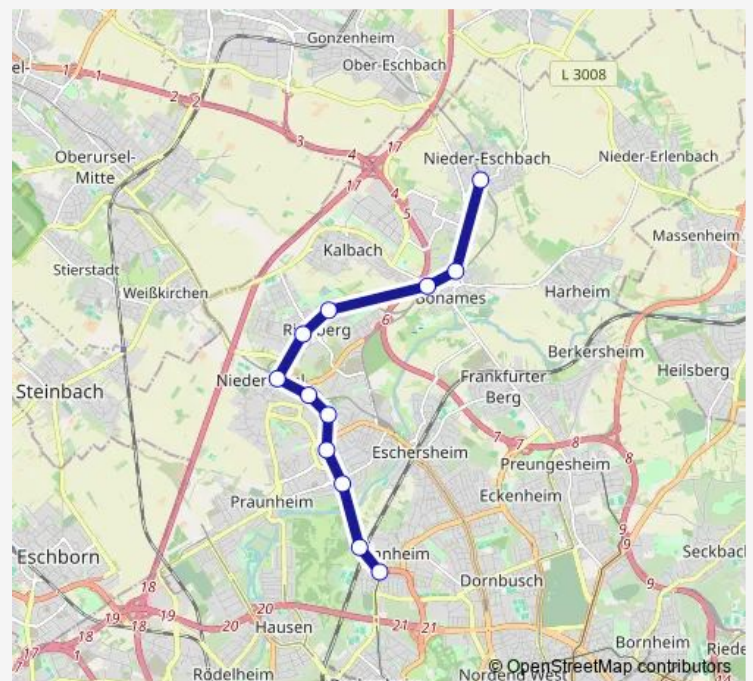

Frankfurt (Main) Bonames Mitte

Frankfurt (Main) Nieder-Eschbach

### Route schedule

Frankfurt (Main) Ginnheim Mitte — Frankfurt (Main) Nieder-Eschbach

Monday 05:36-22:06

Tuesday 05:36-22:06

Wednesday 05:36-22:06

Thursday 05:36-22:06

Friday 05:36-22:06

Saturday 06:36-22:06

### Route info

Direction: Frankfurt (Main) Ginnheim Mitte

Stops: 12

Trip Duration: 0 hour 19 min

■ U9