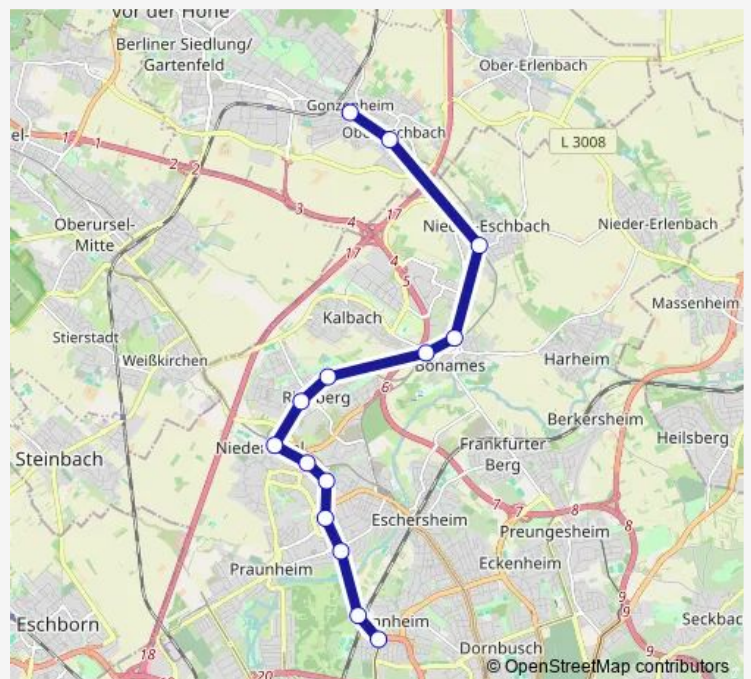

Frankfurt (Main) Heddernheimer Landstraße

Frankfurt (Main) Nordwestzentrum

Frankfurt (Main) Römerstadt

Frankfurt (Main) Niddapark

Frankfurt (Main) Ginnheim

Route schedule

Frankfurt (Main) Heddernheim — Frankfurt (Main) Ginnheim

Monday	—
Tuesday	—
Wednesday	—
Thursday	—
Friday	—
Saturday	05:42-06:12
Sunday	—

Route info

Direction: Frankfurt (Main) Heddernheim

Stops: 7

Trip Duration: 0 hour 9 min

■ U9

BusMaps

Direction

Thursday 05:05-22:04

Friday 05:05-22:04

Saturday 06:05-22:04

Sunday 06:00-22:04

Route info

Direction: Bad Homburg v.d.H.-Gonzenheim (U)

Stops: 14

Trip Duration: 0 hour 25 min

Wednesday 05:05-22:35

Thursday 05:05-22:35

Friday 05:05-22:35

Saturday 06:05-22:35

Sunday 05:50-22:35

Route info

Direction: Frankfurt (Main) Ginnheim

Stops: 14