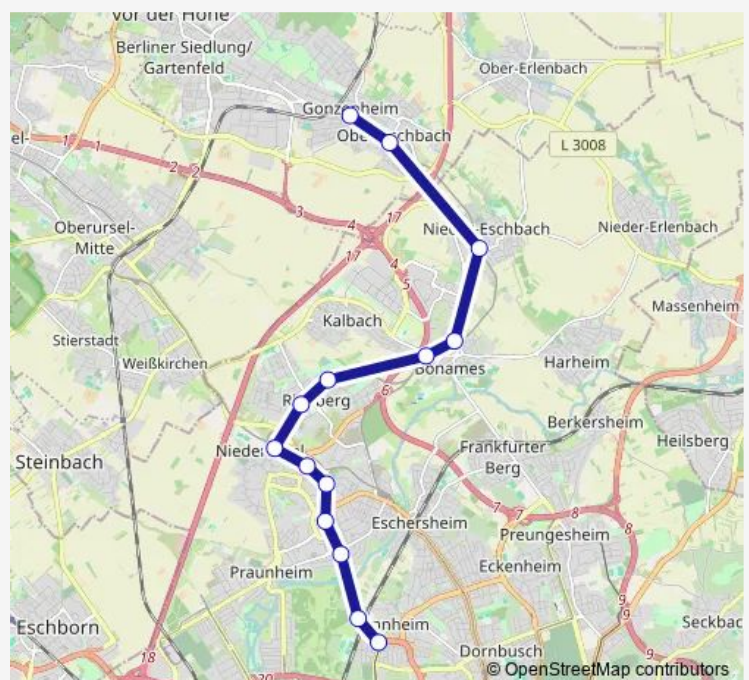

Frankfurt (Main) Nieder-Eschbach

Frankfurt (Main) Bonames Mitte

Frankfurt (Main) Kalbach

Frankfurt (Main) Riedberg

Frankfurt (Main) Uni Campus Riedberg

Frankfurt (Main) Niederursel

Frankfurt (Main) Wiesenu

Frankfurt (Main) Hedderheimer Landstraße

Frankfurt (Main) Nordwestzentrum

Frankfurt (Main) Römerstadt

Frankfurt (Main) Ginnheim/Niddapark

Frankfurt (Main) Ginnheim Mitte

Route schedule

Bad Homburg v.d.H.-Gonzenheim (U) — Frankfurt (Main)
Ginnheim Mitte

Monday 05:05-21:35

Tuesday 05:05-21:35

Wednesday 05:05-21:35

Thursday 05:05-21:35

Friday 05:05-21:35

Saturday 06:05-21:35

Sunday 05:46-21:35

Route info

Direction: Bad Homburg v.d.H.-Gonzenheim (U)

Stops: 14

Trip Duration: 0 hour 25 min

■ U9

BusMaps

Direction

Frankfurt (Main) Ginnheim Mitte — Bad Homburg v.d.H.-Gonzenheim (U)

14 stops