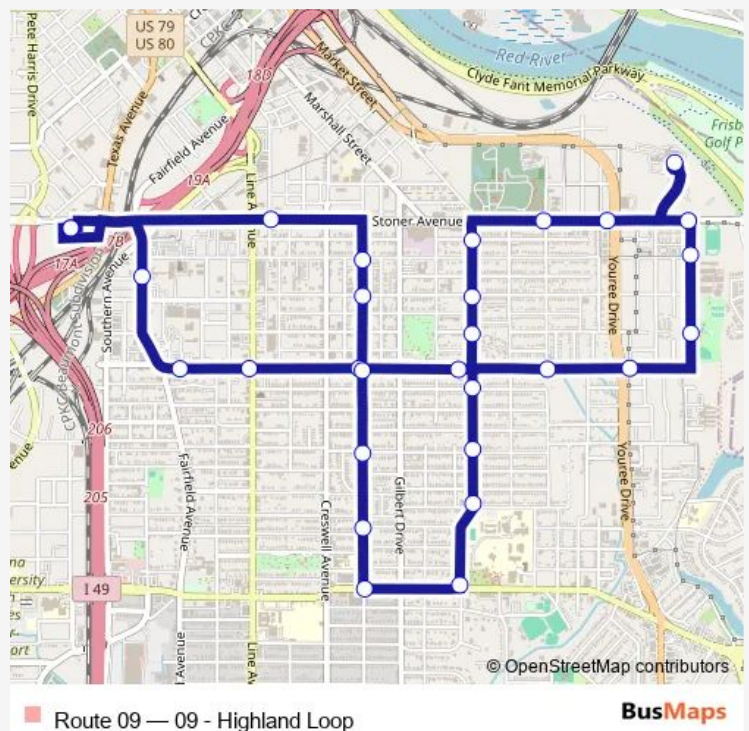

Thursday 07:37-15:49

Friday 07:37-15:49

Saturday —

Sunday —

Route info

Direction: Sportran Intermodal Terminal

Stops: 27

Trip Duration: 0 hour 38 min

Highland Ave & Dalzell St

Olive St & Highland Ave

Highland Ave & Herndon St

Highland Ave & Jordan St

Stoner Ave & Louisiana Ave (Inbound)

Sportran Intermodal Terminal

Direction

Sportran Intermodal Terminal — Sportran Intermodal Terminal

29 stops

[Open route schedule](#)

Sportran Intermodal Terminal

Fairfield Ave & Jacobs St (Outbound)

Olive St & Rogers St

Olive St & Line Ave

Olive St & Highland Ave

Centenary Blvd & Olive St

Friday 05:24-17:20

Saturday —

Sunday —

Route info

Direction: Sportran Intermodal Terminal

Stops: 29

Trip Duration: 0 hour 38 min

Olive St & Highland Ave