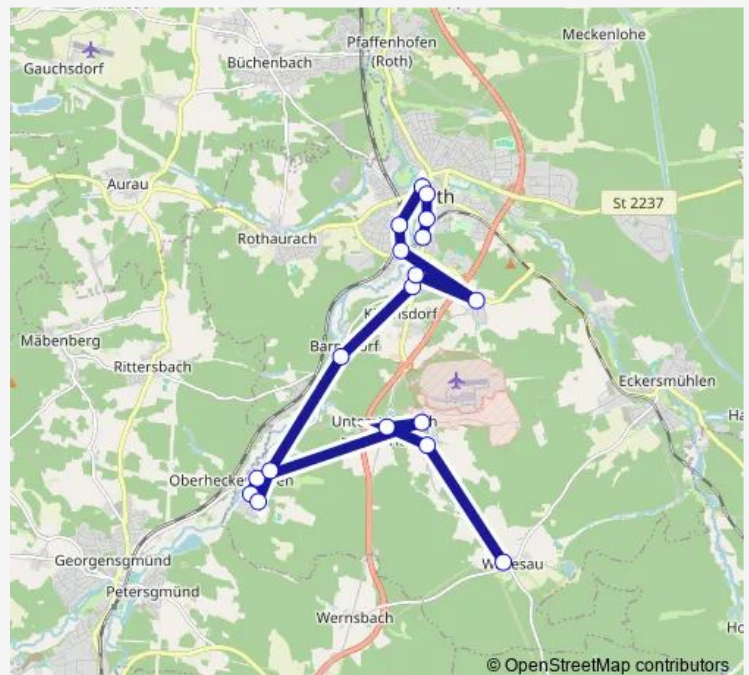

Roth A.-Seitz Weg

Roth

Roth Rednitzbrücke

Roth Stieberstr.

Roth Friedhof

Roth Parkstr.

### Route schedule

Wallesau — Roth Parkstr.

Monday 06:31-19:31

Tuesday 06:31-19:31

Wednesday 06:31-19:31

Thursday 06:31-19:31

Friday 06:31-19:31

Saturday —

### Route info

Direction: Wallesau

Stops: 18

Trip Duration: 0 hour 21 min

680.1

## Route schedule

Roth A.-Seitz Weg — Wallesau

Monday 06:34-19:05

Tuesday 06:34-19:05

Wednesday 06:34-19:05

Thursday 06:34-19:05

Friday 06:34-19:05

Saturday —