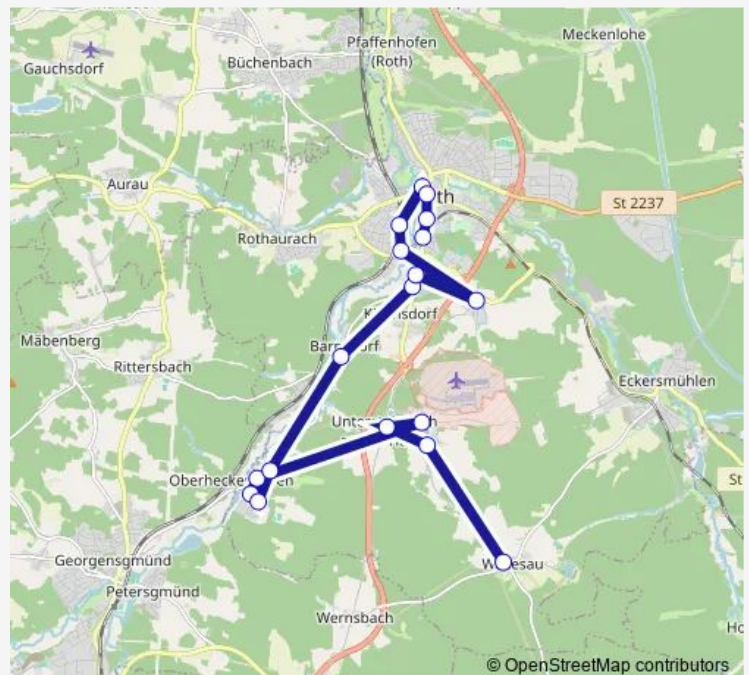

Roth Münchener Str./Norma

Belmbrach

Roth A.-Seitz Weg

Roth

Roth Rednitzbrücke

Roth Stieberstr.

Roth Friedhof

Roth Parkstr.

Route schedule

Wallesau — Roth Parkstr.

Monday 06:31-19:31

Tuesday 06:31-19:31

Wednesday 06:31-19:31

Thursday 06:31-19:31

Friday 06:31-19:31

Saturday —

Sunday —

Route info

Direction: Wallesau

Stops: 18

Trip Duration: 0 hour 21 min

680.1

Direction

Roth A.-Seitz Weg — Wallesau

Wednesday 06:34-19:05

Thursday 06:34-19:05

Friday 06:34-19:05

Saturday —

Sunday —

Route info

Direction: Roth A.-Seitz Weg

Stops: 18