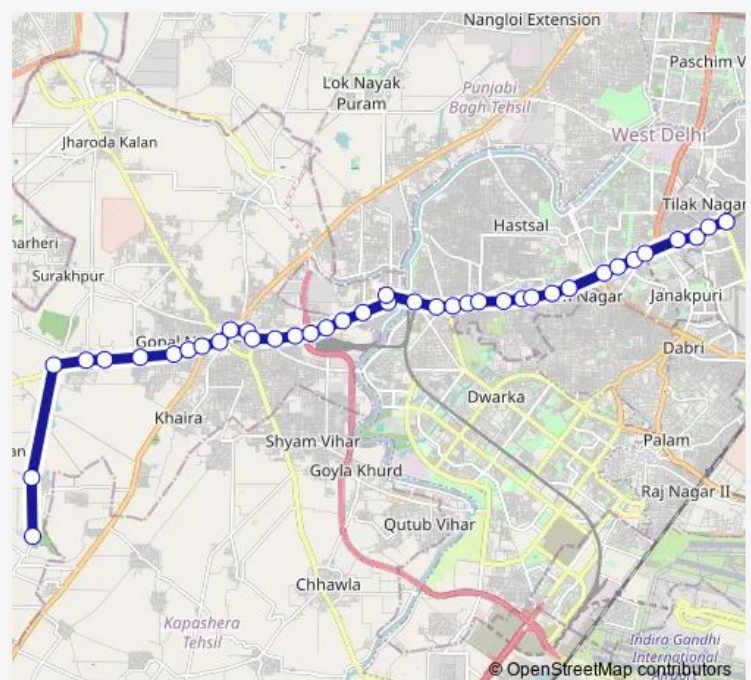

Arjun Park

Nangli Dairy

Surehra Xing

Route schedule

Ch Brahm Parkash Ayurvedic Hospital — Tilak Nagar Terminal

Monday 05:00-22:20

Tuesday 05:00-22:20

Wednesday 05:00-22:20

Thursday 05:00-22:20

Friday 05:00-22:20

Saturday 05:00-22:20

Sunday 05:00-22:20

Route info

Direction: Ch Brahm Parkash Ayurvedic Hospital

Stops: 39

Trip Duration: 1 hour 21 min

826down

BusMaps

Kakrola Bridge

Kakrola More

Dwarka More Metro Station (Sewak Park)

Rama Park

Mohan Garden

Nawada Gaon